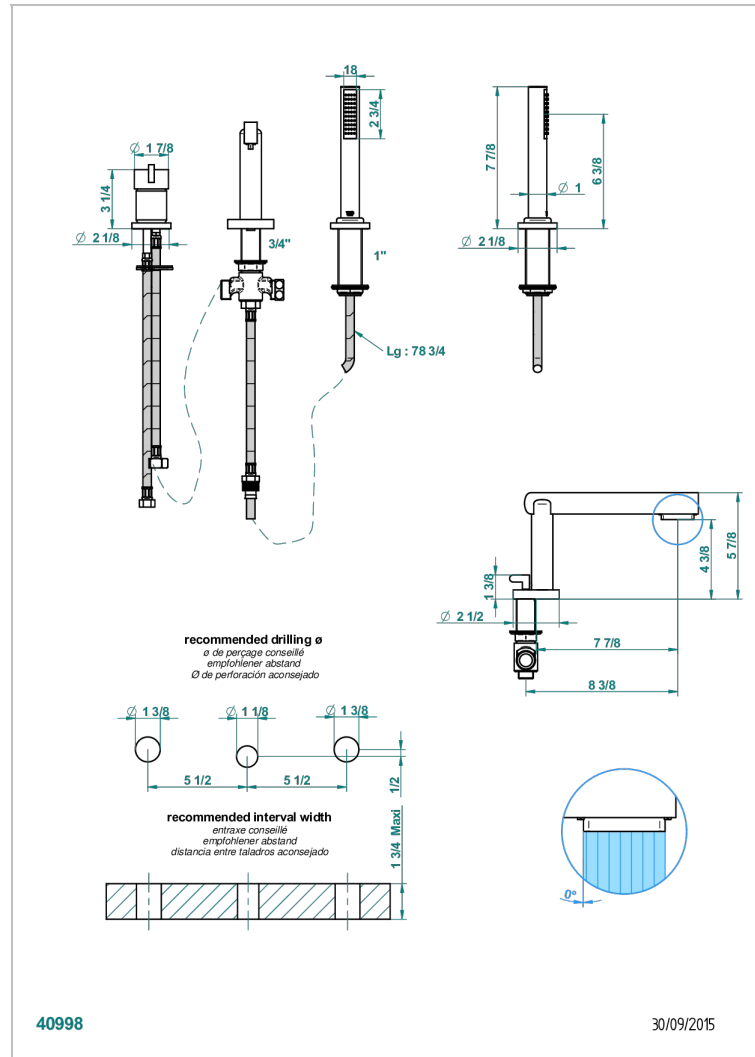

# LE 11 BY ALBERTO PINTO

U2A-113BSGUS

THG<sup>®</sup>  
PARIS

Deck mounted tub filler single control with diverter super goliath spout and handshower, 3/4" valves

40998

30/09/2015

## CHARACTERISTIC

- Le 11 by Alberto Pinto
- Deck mounted tub filler single control with diverter super goliath spout and handshower, 3/4" valves

## TECHNICAL SPECS

- Recommandé : 3 bars (max. 5 bars) - Advised : 43,5 psi (max. 72 psi)
- Bec : 25 l/min à 3 bars - Douchette : 9,5 l/min à 3 bars
- Spout : 6.6 gpm at 43.5 psi - Handshower : 2.5 gpm at 43.5 psi