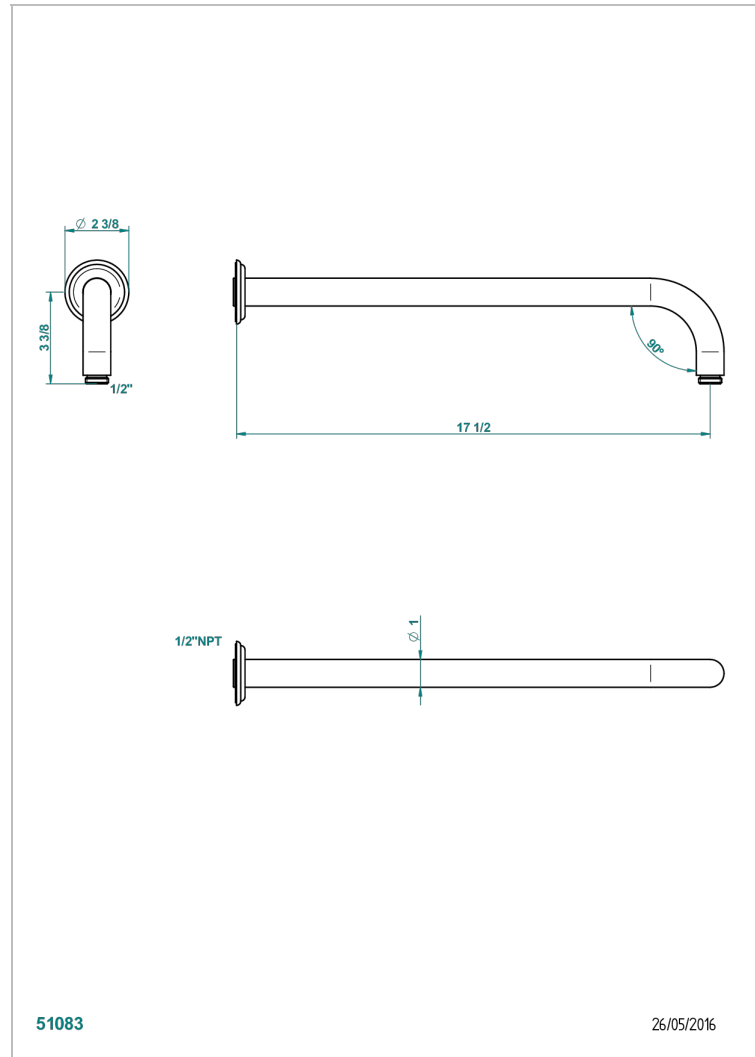

CHEVERNY BLACK ONYX

U1V-84L/US

Horizontal shower arm, 90°, lg: 17"

THG[®]
PARIS

CHARACTERISTIC

- Cheverny black Onyx
- Horizontal shower arm, 90°, lg: 17"

AVAILABLE FINITIONS

Black nickel - D24
Blush PVD - H62
Brass color PVD - H49
Brown bronze color PVD - F33
Chrome polished - A02
Chrome polished / gold polished - G02

Matt nickel (American satin) - C01
Matt nickel color PVD - H56
Nickel antique / Sovereign - H28
Nickel color PVD - H55
Nickel polished - B01
Rose Gold - F27

Satin chrome - C03
Silver rhodium - F18
Soft gold - F30
Soft matt gold - F31
Umber PVD - H66