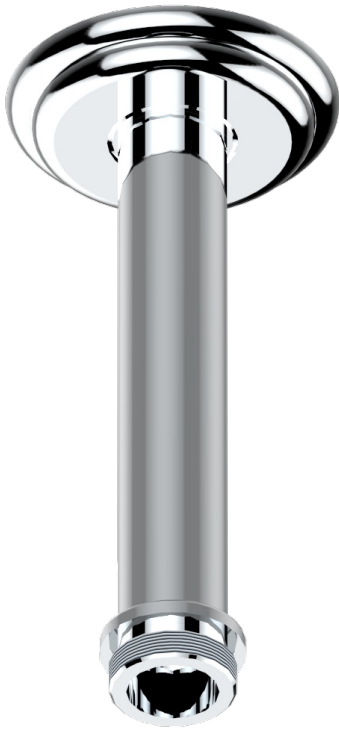

# CHEVERNY BLACK ONYX

U1V-82V/US

Vertical shower arm ceiling mounted 1/2" connection

THG<sup>®</sup>  
PARIS

17502

18/11/2008

## CHARACTERISTIC

- Cheverny black Onyx
- Vertical shower arm ceiling mounted 1/2" connection

## AVAILABLE FINITIONS

Black nickel - D24  
Blush PVD - H62  
Brass color PVD - H49  
Brown bronze color PVD - F33  
Chrome polished - A02  
Chrome polished / gold polished - G02

Gold color PVD - H52  
Gold mat - F07  
Gold polished - F01  
Gold satiney - F03  
Graphite PVD - H64  
Matt Umber PVD - H67

Matt blush PVD - H60  
Matt brass color PVD - H50  
Matt brown bronze color PVD - F34  
Matt chrome (American satin) - C02  
Matt gold color PVD - H53  
Matt graphite PVD - H65

Matt nickel (American satin) - C01  
Matt nickel color PVD - H56  
Nickel antique / Sovereign - H28  
Nickel color PVD - H55  
Nickel polished - B01  
Rose Gold - F27