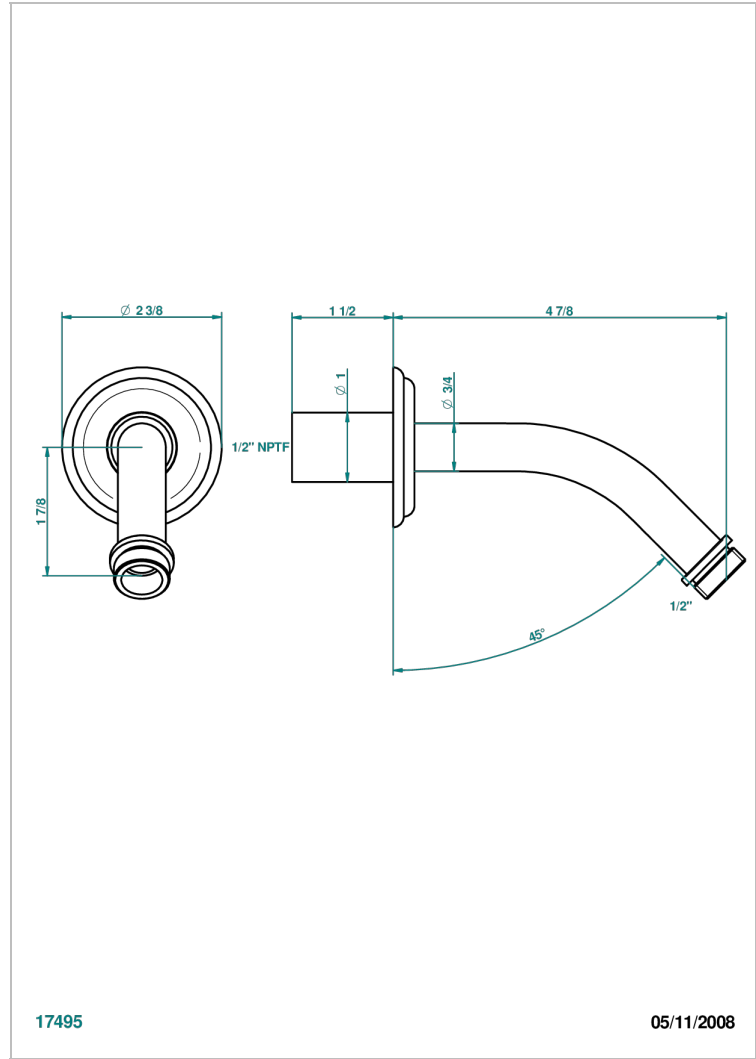

# CHEVERNY BLACK ONYX

U1V-82/US

Horizontal shower arm, 45°, lg: 4" 3/4

THG<sup>®</sup>  
PARIS

17495

05/11/2008

## CHARACTERISTIC

- Cheverny black Onyx
- Horizontal shower arm, 45°, lg: 4" 3/4