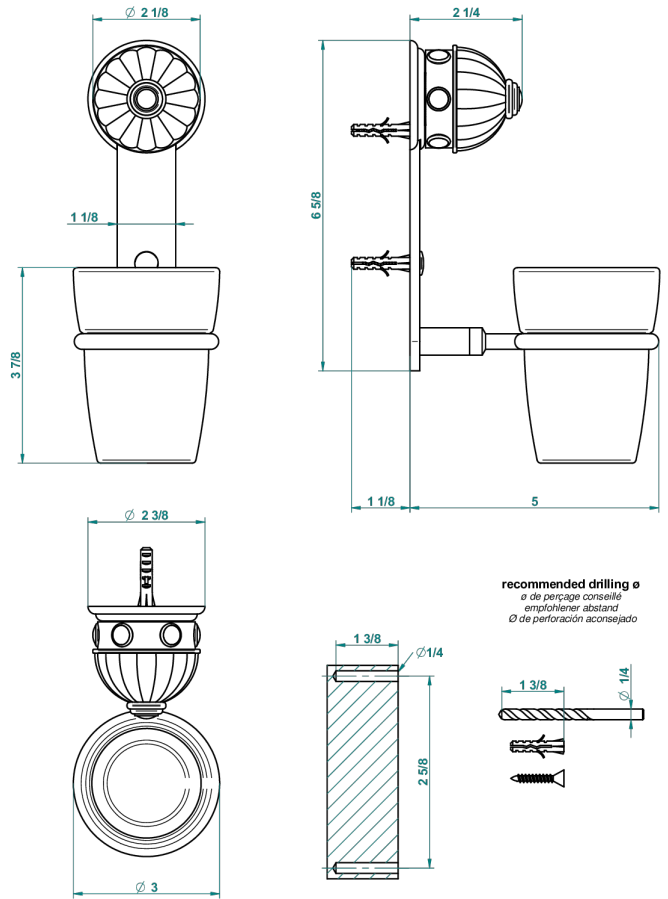

CHEVERNY BLACK ONYX

U1V-536

Tumbler holder, wall mounted

46524

21/12/2017

CHARACTERISTIC

- Cheverny black Onyx
- Tumbler holder, wall mounted

AVAILABLE FINITIONS

Black nickel - D24
Blush PVD - H62
Brass color PVD - H49
Brown bronze color PVD - F33
Chrome polished - A02
Chrome polished / gold polished - G02

Gold color PVD - H52
Gold mat - F07
Gold polished - F01
Gold satiney - F03
Graphite PVD - H64
Matt Umber PVD - H67

Matt blush PVD - H60
Matt brass color PVD - H50
Matt brown bronze color PVD - F34
Matt chrome (American satin) - C02
Matt gold color PVD - H53
Matt graphite PVD - H65

Matt nickel (American satin) - C01
Matt nickel color PVD - H56
Nickel antique / Sovereign - H28
Nickel color PVD - H55
Nickel polished - B01
Rose Gold - F27

Satin chrome - C03
Silver rhodium - F18
Soft gold - F30
Soft matt gold - F31
Umber PVD - H66