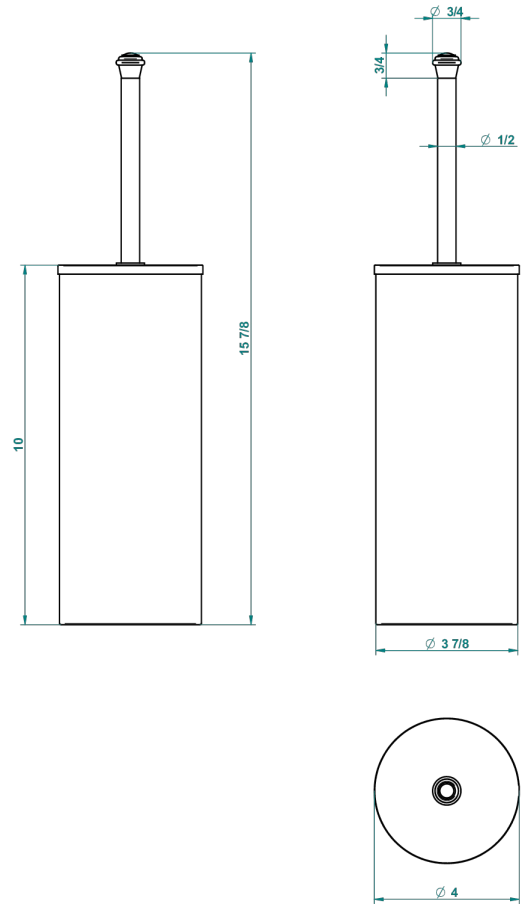

CHEVERNY BLACK ONYX

U1V-4700C

Metal toilet brush holder with brush with cover floor mounted

38132

01/12/2015

CHARACTERISTIC

- Cheverny black Onyx
- Metal toilet brush holder with brush with cover floor mounted