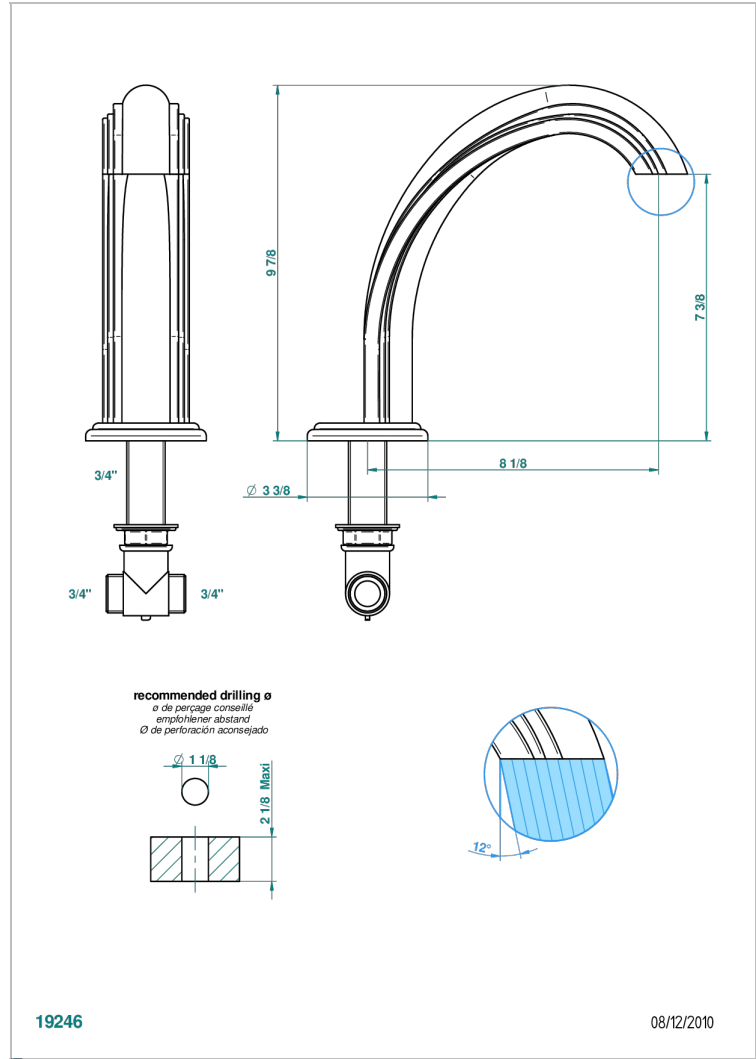

CHEVERNY BLACK ONYX

U1V-29SG

Bathtub spout

CHARACTERISTIC

- Cheverny black Onyx
- Bathtub spout

AVAILABLE FINITIONS

Black nickel - D24
Blush PVD - H62
Brass color PVD - H49
Brown bronze color PVD - F33
Chrome polished - A02
Chrome polished / gold polished - G02