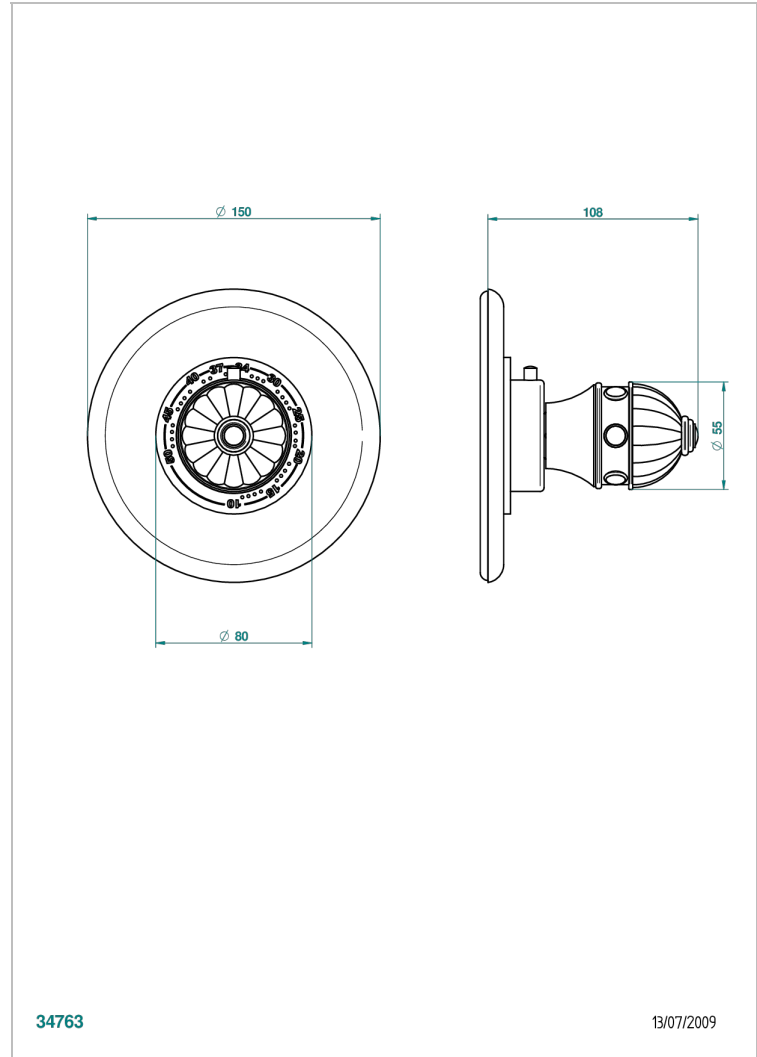

CHEVERNY BLACK ONYX

U1V-15EN16EM

Trim plate and handle for eurotherm valve 8200/us & 8300/us

THG[®]
PARIS

CHARACTERISTIC

- Cheverny black Onyx
- Trim plate and handle for eurotherm valve 8200/us & 8300/us

AVAILABLE FINITIONS