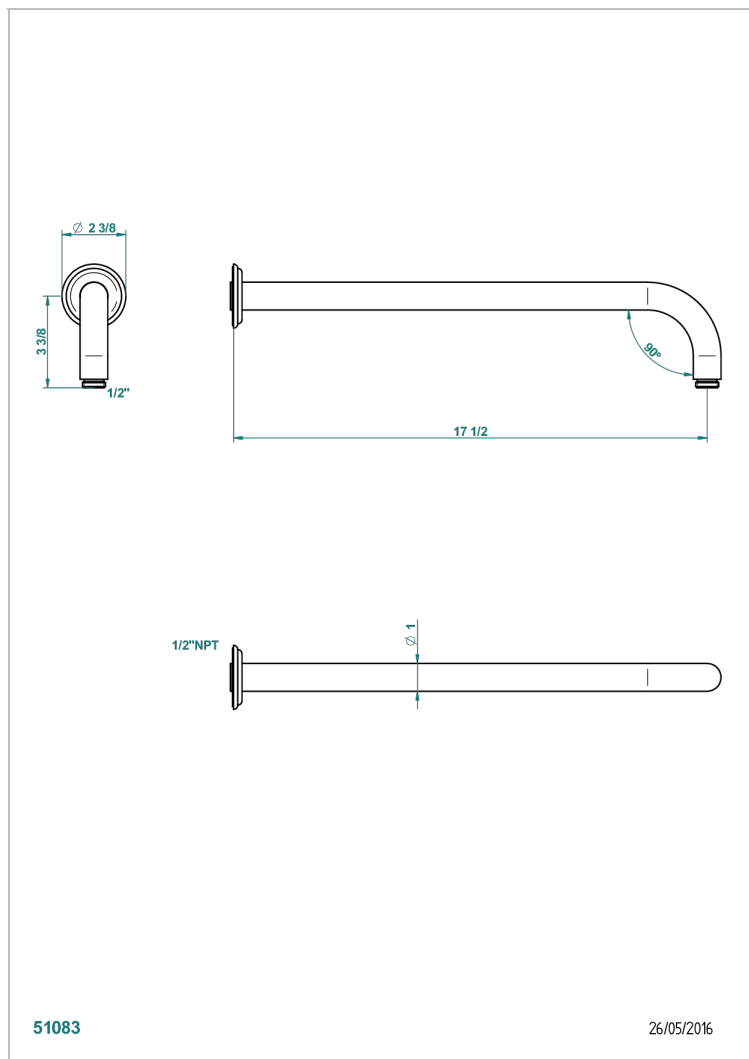

SULLY BLACK ONYX

U1T-84L/US

Horizontal shower arm, 90°, lg: 17"

THG[®]
PARIS

CHARACTERISTIC

- Sully black Onyx
- Horizontal shower arm, 90°, lg: 17"

AVAILABLE FINITIONS

Black nickel - D24
Blush PVD - H62
Brass color PVD - H49
Brown bronze color PVD - F33
Chrome polished - A02
Chrome polished / gold polished - G02

Matt nickel (American satin) - C01
Matt nickel color PVD - H56
Nickel antique / Sovereign - H28
Nickel color PVD - H55
Nickel polished - B01
Rose Gold - F27

Satin chrome - C03
Silver rhodium - F18
Soft gold - F30
Soft matt gold - F31
Umber PVD - H66