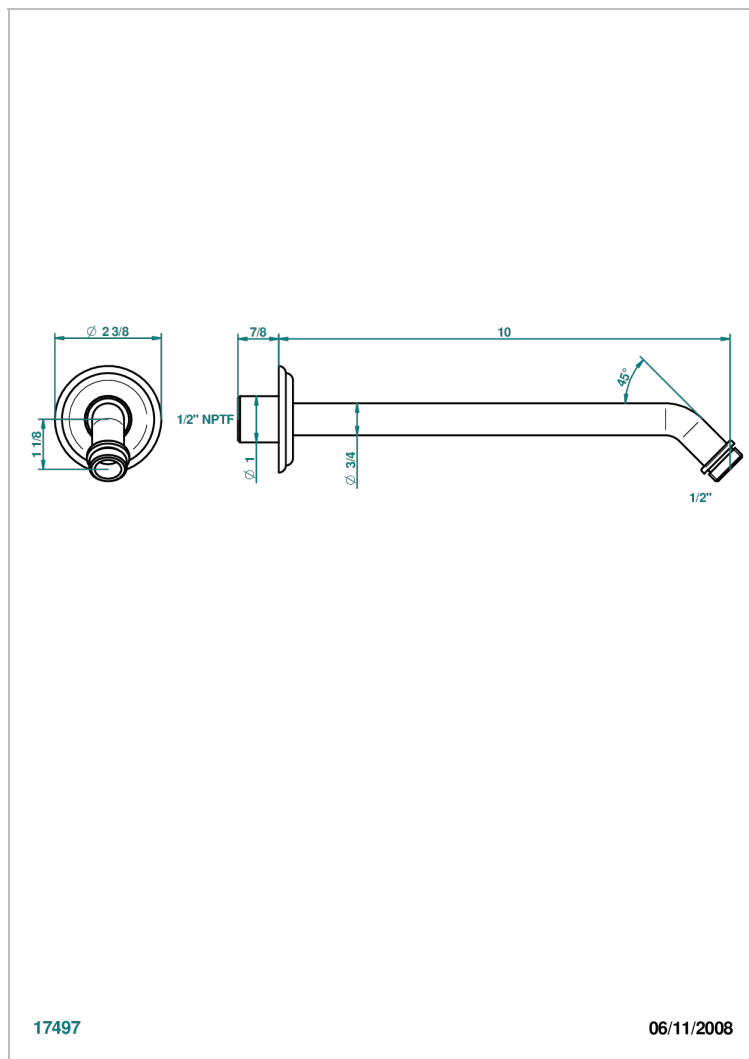

SULLY BLACK ONYX

UIT-84/US

Horizontal shower arm, 45°, lg: 10"

THG[®]
PARIS

17497

06/11/2008

CHARACTERISTIC

- Sully black Onyx
- Horizontal shower arm, 45°, lg: 10"