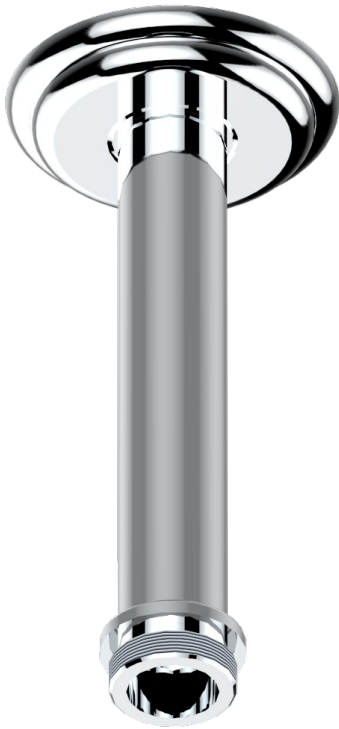

SULLY BLACK ONYX

U1T-82V/US

Vertical shower arm ceiling mounted 1/2" connection

17502

18/11/2008

CHARACTERISTIC

- Sully black Onyx
- Vertical shower arm ceiling mounted 1/2" connection

AVAILABLE FINITIONS

Black nickel - D24
Blush PVD - H62
Brass color PVD - H49
Brown bronze color PVD - F33
Chrome polished - A02
Chrome polished / gold polished - G02

Gold color PVD - H52
Gold mat - F07
Gold polished - F01
Gold satiney - F03
Graphite PVD - H64
Matt Umber PVD - H67

Matt blush PVD - H60
Matt brass color PVD - H50
Matt brown bronze color PVD - F34
Matt chrome (American satin) - C02
Matt gold color PVD - H53
Matt graphite PVD - H65

Matt nickel (American satin) - C01
Matt nickel color PVD - H56
Nickel antique / Sovereign - H28
Nickel color PVD - H55
Nickel polished - B01
Rose Gold - F27

Satin chrome - C03
Silver rhodium - F18
Soft gold - F30
Soft matt gold - F31
Umber PVD - H66