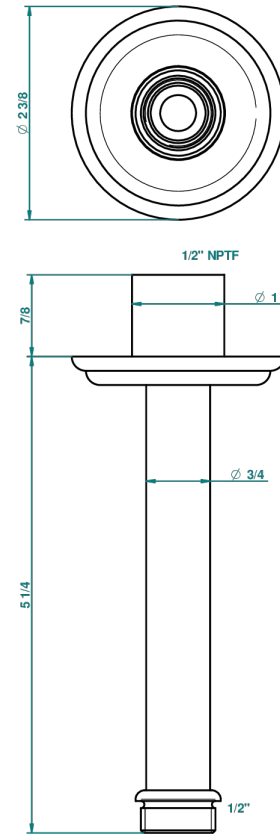

SULLY BLACK ONYX

U1T-82V/US

Vertical shower arm ceiling mounted 1/2" connection

17502

18/11/2008

CHARACTERISTIC

- Sully black Onyx
- Vertical shower arm ceiling mounted 1/2" connection

AVAILABLE FINITIONS

Black nickel - D24
Blush PVD - H62
Brass color PVD - H49
Brown bronze color PVD - F33
Chrome polished - A02
Chrome polished / gold polished - G02

Gold color PVD - H52
Gold mat - F07
Gold polished - F01
Gold satiney - F03
Graphite PVD - H64
Matt Umber PVD - H67

Matt blush PVD - H60
Matt brass color PVD - H50
Matt brown bronze color PVD - F34
Matt chrome (American satin) - C02
Matt gold color PVD - H53
Matt graphite PVD - H65

Matt nickel (American satin) - C01
Matt nickel color PVD - H56
Nickel antique / Sovereign - H28
Nickel color PVD - H55
Nickel polished - B01
Rose Gold - F27