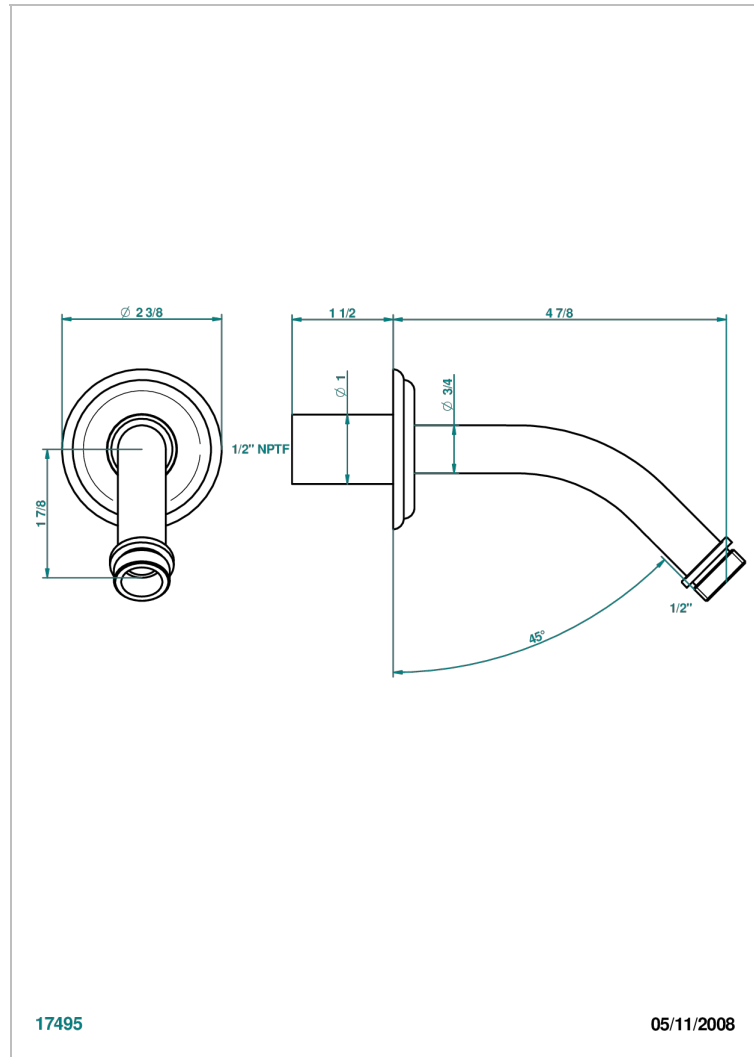

SULLY BLACK ONYX

U1T-82/US

Horizontal shower arm, 45°, lg: 4" 3/4

THG[®]
PARIS

17495

05/11/2008

CHARACTERISTIC

- Sully black Onyx
- Horizontal shower arm, 45°, lg: 4" 3/4