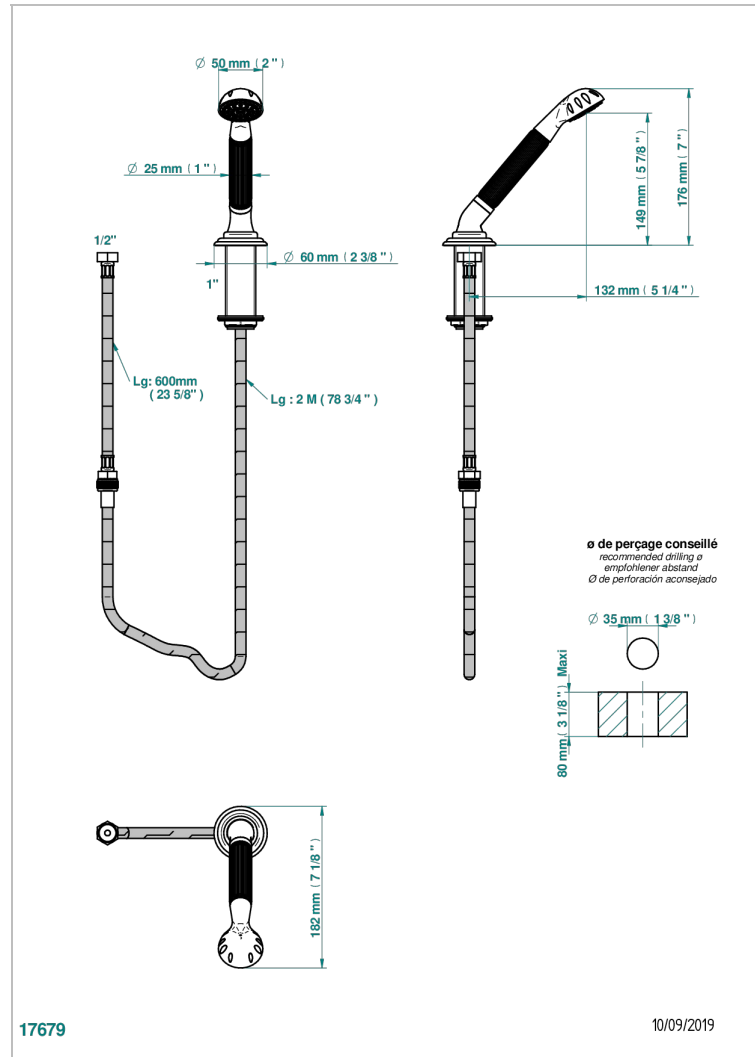

# SULLY BLACK ONYX

U1T-60A

Deck mounted hand shower, with hose

## CHARACTERISTIC

- Sully black Onyx
- Deck mounted hand shower, with hose