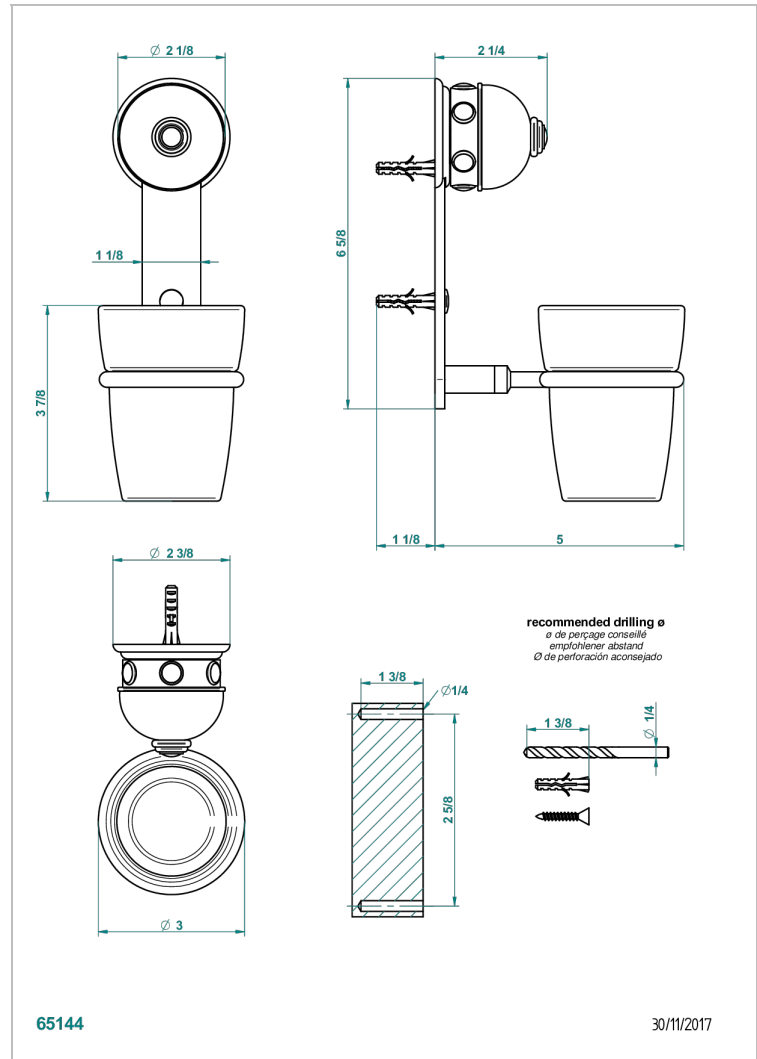

SULLY BLACK ONYX

U1T-536

Tumbler holder, wall mounted

THG[®]
PARIS

CHARACTERISTIC

- Sully black Onyx
- Tumbler holder, wall mounted

AVAILABLE FINITIONS

Black nickel - D24
Blush PVD - H62
Brass color PVD - H49
Brown bronze color PVD - F33
Chrome polished - A02
Chrome polished / gold polished - G02

Matt nickel (American satin) - C01
Matt nickel color PVD - H56
Nickel antique / Sovereign - H28
Nickel color PVD - H55
Nickel polished - B01
Rose Gold - F27

Satin chrome - C03
Silver rhodium - F18
Soft gold - F30
Soft matt gold - F31
Umber PVD - H66