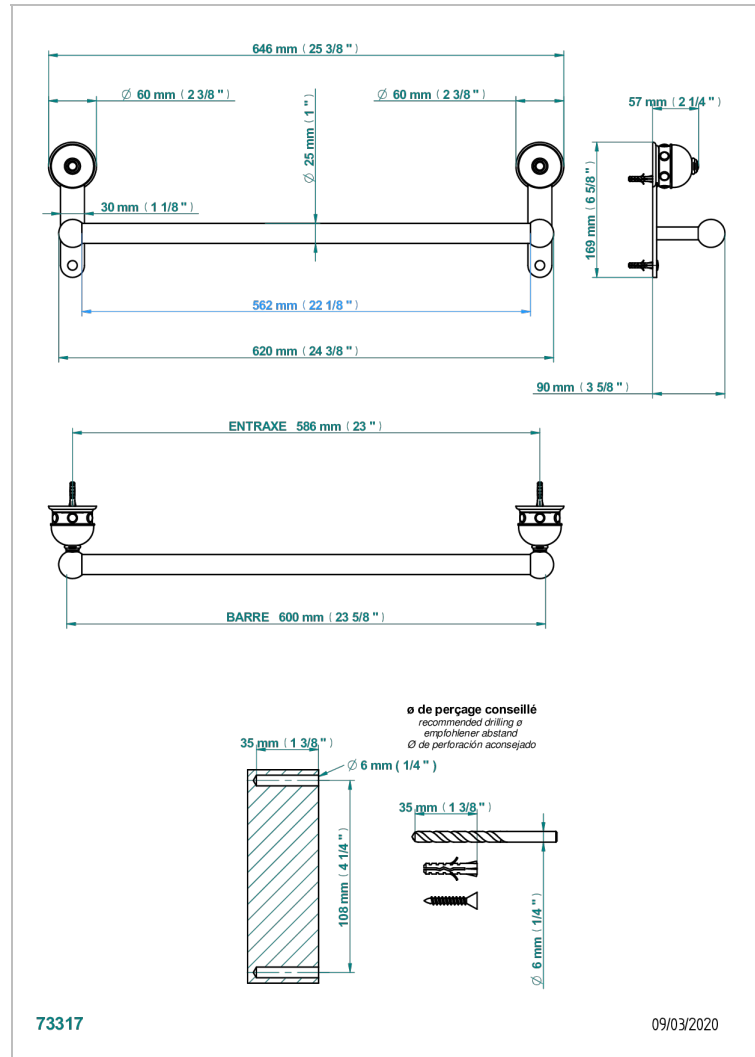

# SULLY BLACK ONYX

U1T-526/60

Towel bar, 24" long

## CHARACTERISTIC

- Sully black Onyx
- Towel bar, 24" long