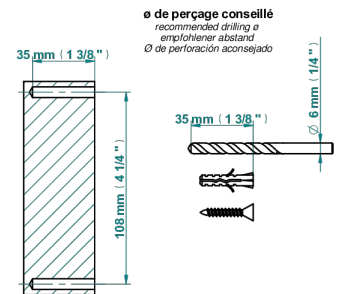

# SULLY BLACK ONYX

U1T-510

Robe hook

THG<sup>®</sup>  
PARIS

73315

09/03/2020