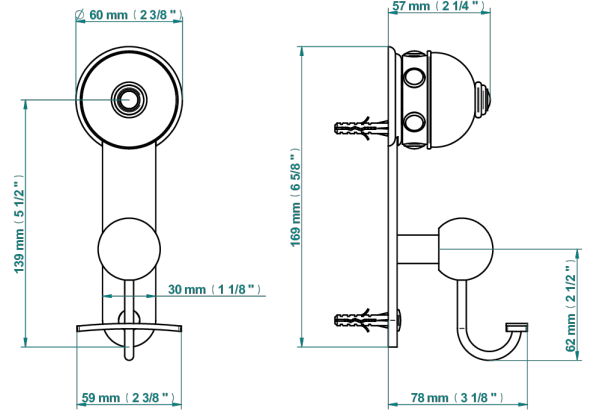

# SULLY BLACK ONYX

U1T-510

Robe hook

THG<sup>®</sup>  
PARIS

73315

09/03/2020