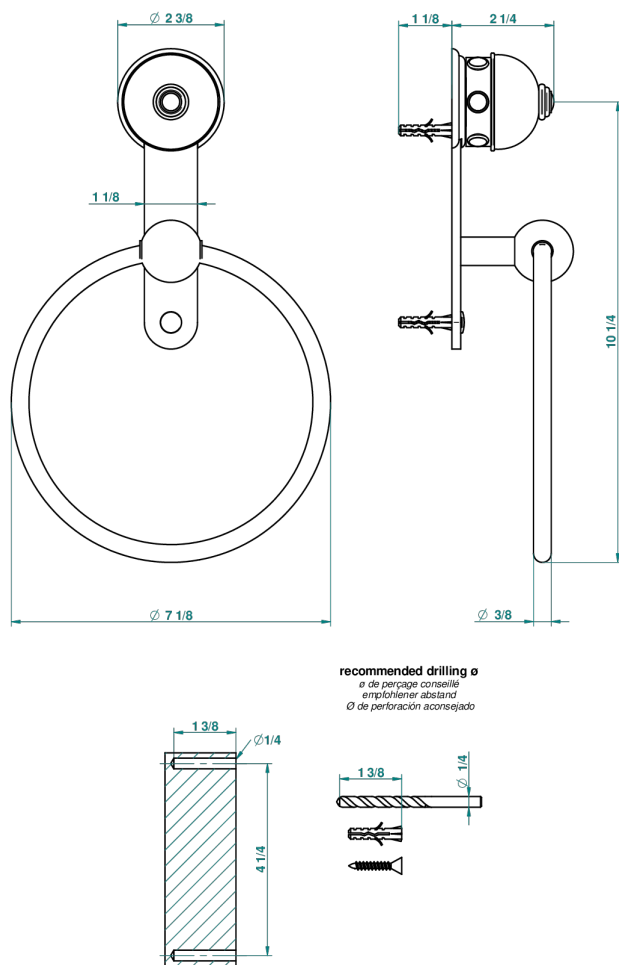

SULLY BLACK ONYX

U1T-504N

Towel ring

THG[®]
PARIS

45669

15/05/2012

CHARACTERISTIC

- Sully black Onyx
- Towel ring