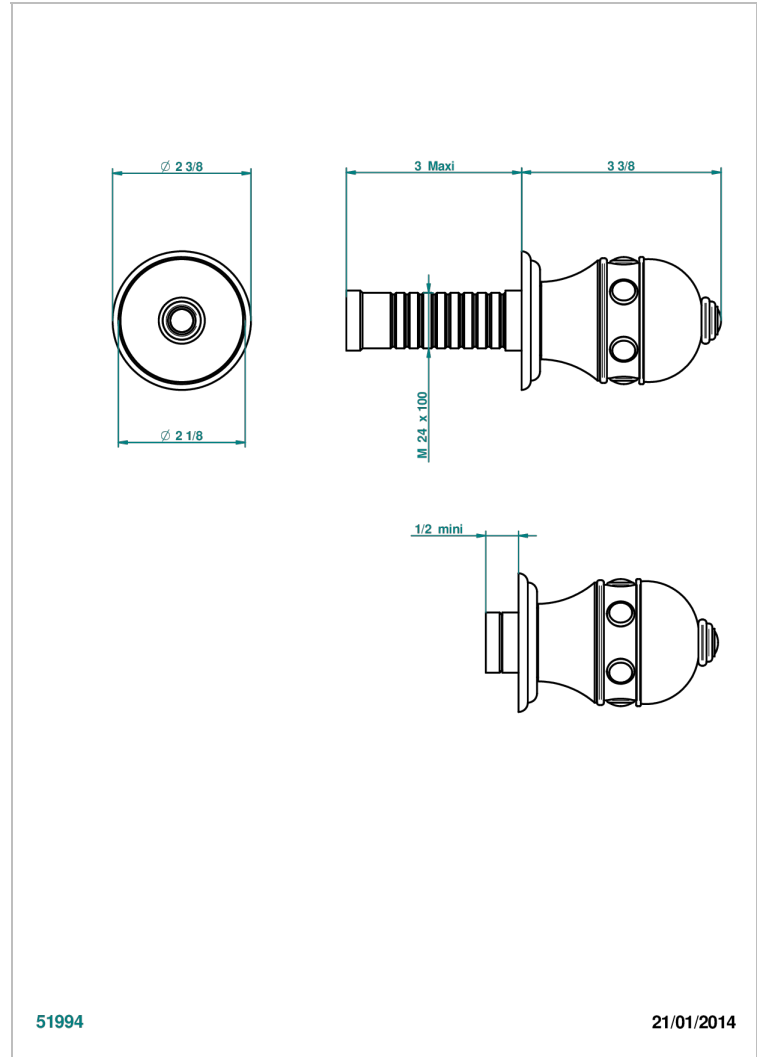

SULLY BLACK ONYX

U1T-30B

Wall volume control 30 & 32 trim

THG[®]
PARIS

51994

21/01/2014

CHARACTERISTIC

- Sully black Onyx
- Wall volume control 30 & 32 trim

RELATED SKU'S

- Ref. G00-32CUSA 3/4" Volume control wall valve with ceramic cartridge
- Ref. G00-32HUSA 3/4" Volume control wall valve with ceramic cartridge counterclockwise
- Ref. G00-30CUSA 1/2" volume control wall valve with ceramic cartridge
- Ref. G00-30HUSA 1/2" Volume control wall valve with ceramic cartridge counterclockwise