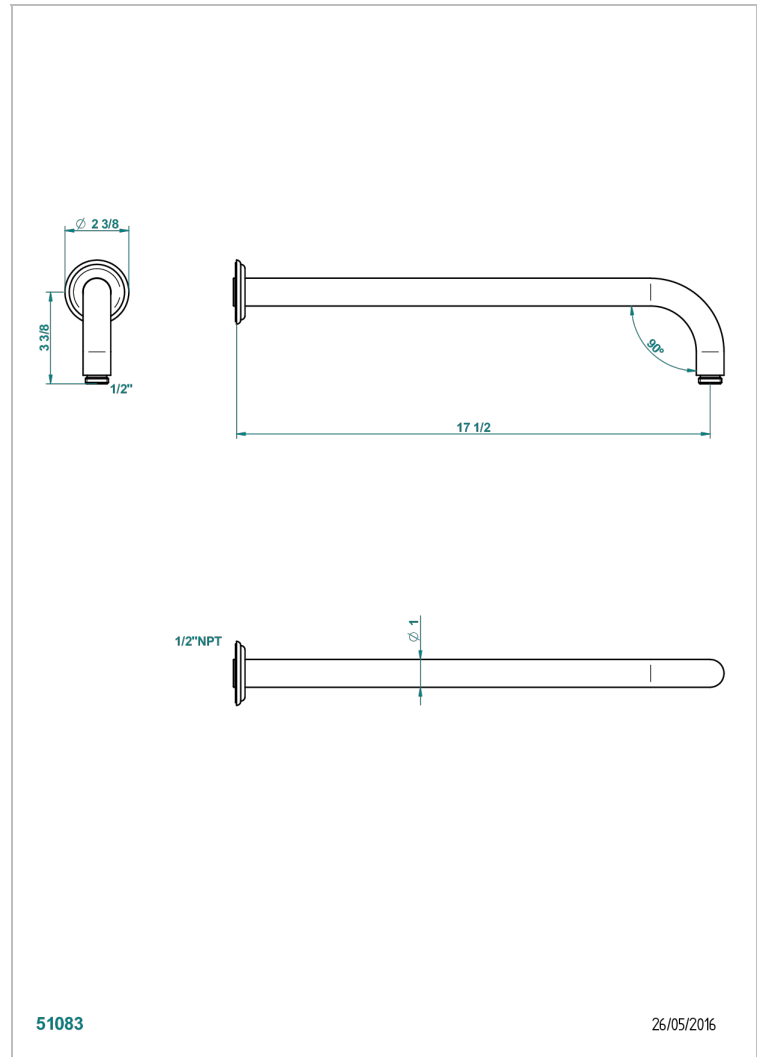

SULLY WHITE ONYX

U1S-84L/US

Horizontal shower arm, 90°, lg: 17"

THG[®]
PARIS

CHARACTERISTIC

- Sully white onyx
- Horizontal shower arm, 90°, lg: 17"

AVAILABLE FINITIONS

Black nickel - D24
Blush PVD - H62
Brass color PVD - H49
Brown bronze color PVD - F33
Chrome polished - A02
Chrome polished / gold polished - G02

Matt nickel (American satin) - C01
Matt nickel color PVD - H56
Nickel antique / Sovereign - H28
Nickel color PVD - H55
Nickel polished - B01
Rose Gold - F27

Satin chrome - C03
Silver rhodium - F18
Soft gold - F30
Soft matt gold - F31
Umber PVD - H66