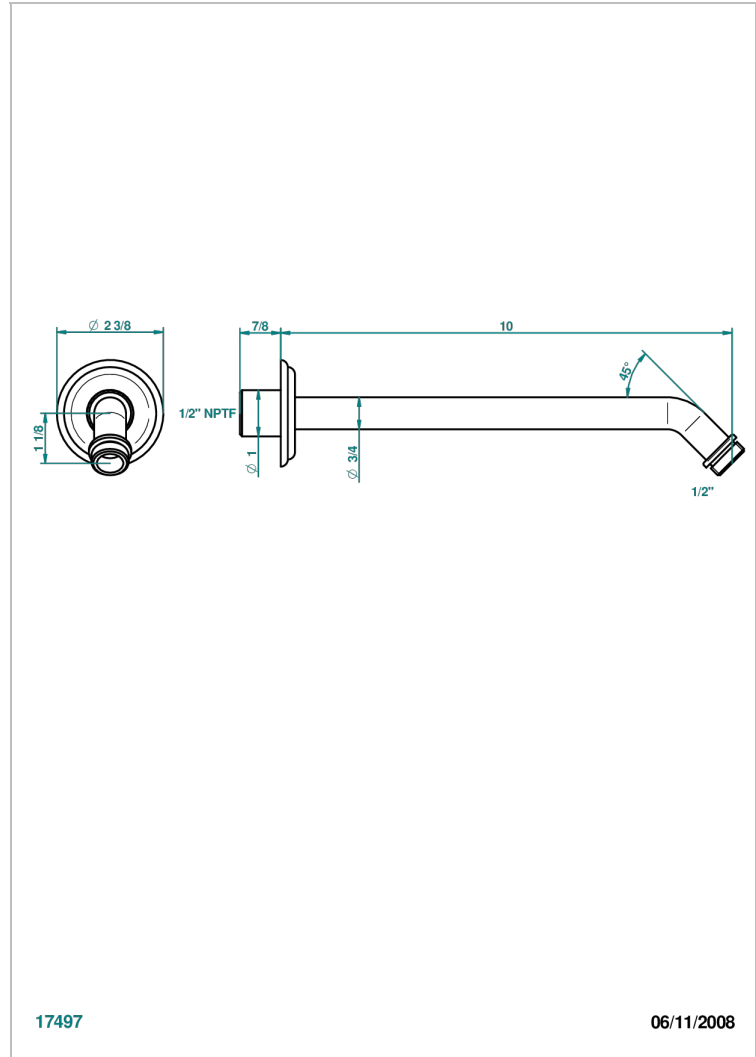

SULLY WHITE ONYX

U1S-84/US

Horizontal shower arm, 45°, lg: 10"

17497

06/11/2008

CHARACTERISTIC

- Sully white onyx
- Horizontal shower arm, 45°, lg: 10"

AVAILABLE FINITIONS