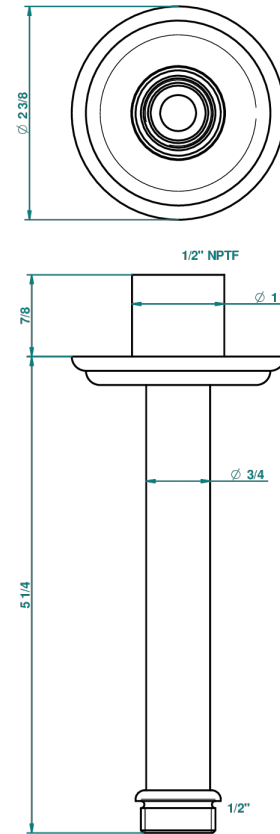

# SULLY WHITE ONYX

U1S-82V/US

Vertical shower arm ceiling mounted 1/2" connection

17502

18/11/2008

## CHARACTERISTIC

- Sully white onyx
- Vertical shower arm ceiling mounted 1/2" connection

## AVAILABLE FINITIONS

Black nickel - D24  
Blush PVD - H62  
Brass color PVD - H49  
Brown bronze color PVD - F33  
Chrome polished - A02  
Chrome polished / gold polished - G02

Gold color PVD - H52  
Gold mat - F07  
Gold polished - F01  
Gold satiney - F03  
Graphite PVD - H64  
Matt Umber PVD - H67

Matt blush PVD - H60  
Matt brass color PVD - H50  
Matt brown bronze color PVD - F34  
Matt chrome (American satin) - C02  
Matt gold color PVD - H53  
Matt graphite PVD - H65

Matt nickel (American satin) - C01  
Matt nickel color PVD - H56  
Nickel antique / Sovereign - H28  
Nickel color PVD - H55  
Nickel polished - B01  
Rose Gold - F27