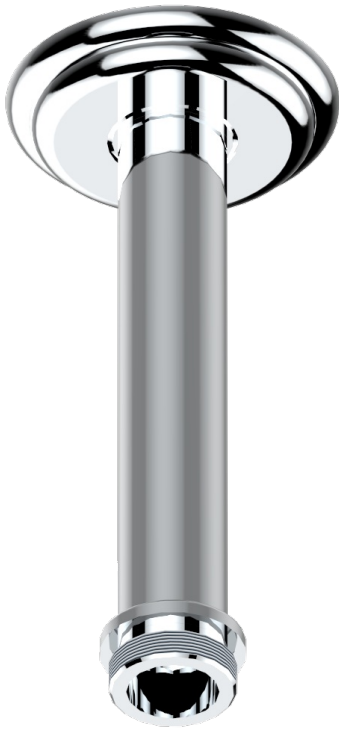

# SULLY WHITE ONYX

U1S-82V/US

Vertical shower arm ceiling mounted 1/2" connection

17502

18/11/2008

## CHARACTERISTIC

- Sully white onyx
- Vertical shower arm ceiling mounted 1/2" connection

## AVAILABLE FINITIONS

Black nickel - D24  
Blush PVD - H62  
Brass color PVD - H49  
Brown bronze color PVD - F33  
Chrome polished - A02  
Chrome polished / gold polished - G02

Gold color PVD - H52  
Gold mat - F07  
Gold polished - F01  
Gold satiney - F03  
Graphite PVD - H64  
Matt Umber PVD - H67

Matt blush PVD - H60  
Matt brass color PVD - H50  
Matt brown bronze color PVD - F34  
Matt chrome (American satin) - C02  
Matt gold color PVD - H53  
Matt graphite PVD - H65

Matt nickel (American satin) - C01  
Matt nickel color PVD - H56  
Nickel antique / Sovereign - H28  
Nickel color PVD - H55  
Nickel polished - B01  
Rose Gold - F27