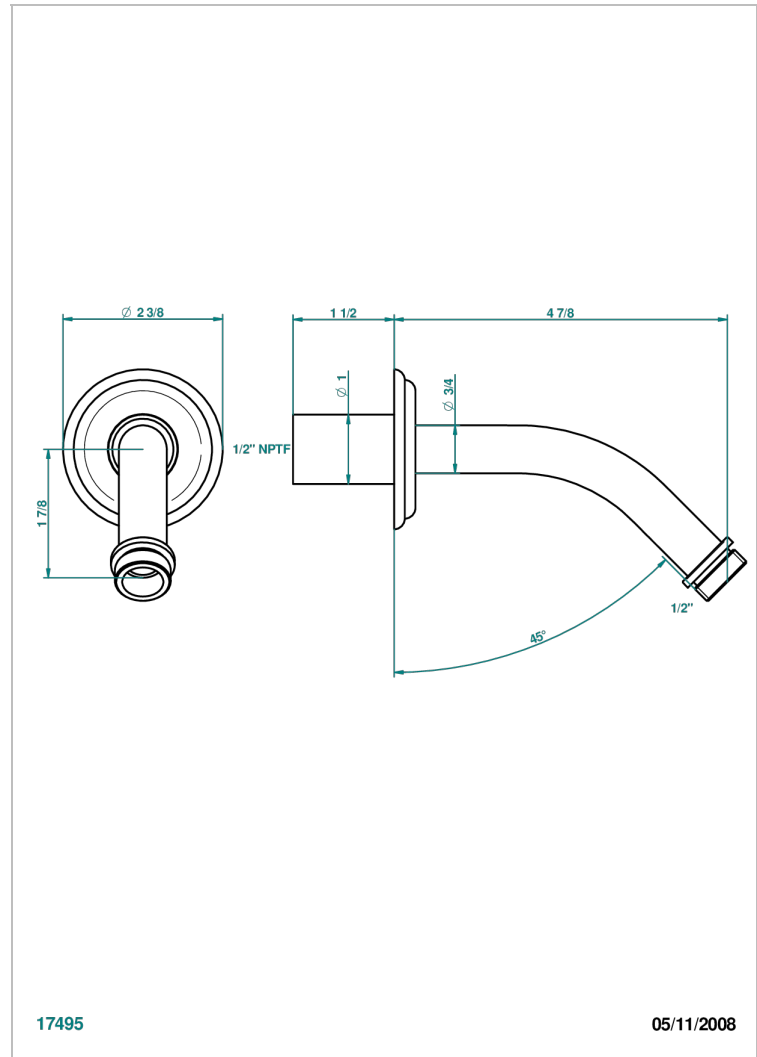

# SULLY WHITE ONYX

U1S-82/US

Horizontal shower arm, 45°, lg: 4" 3/4

THG<sup>®</sup>  
PARIS

17495

05/11/2008

## CHARACTERISTIC

- Sully white onyx
- Horizontal shower arm, 45°, lg: 4" 3/4