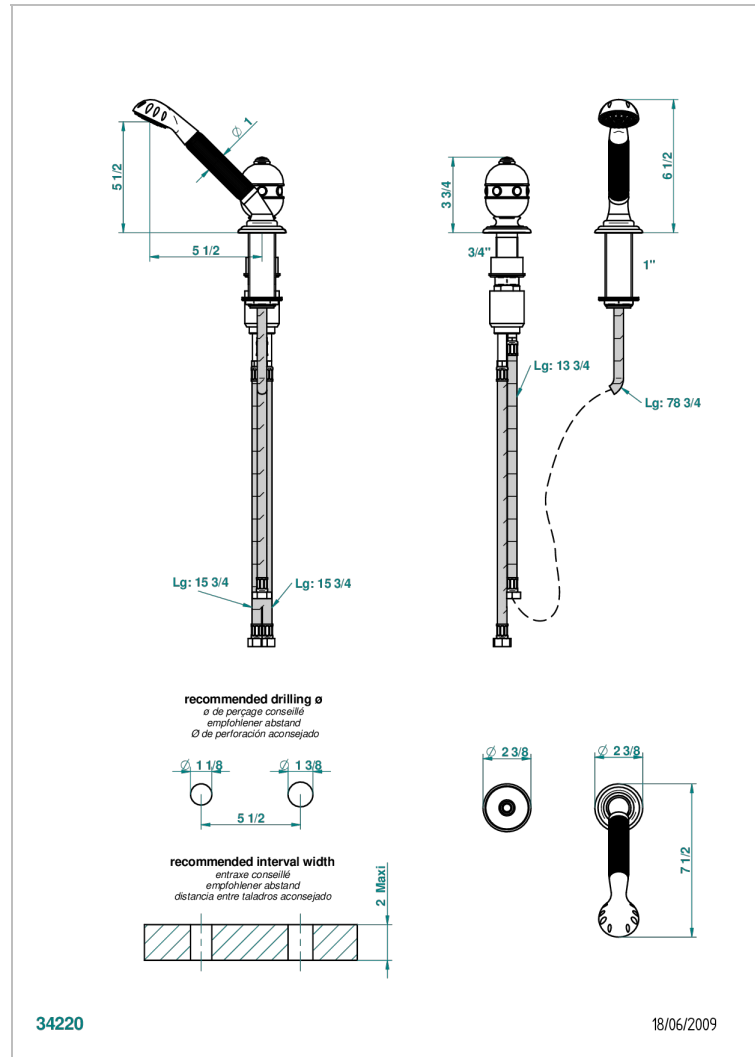

SULLY WHITE ONYX

U1S-6532/60A

Deck mounted mixer with handshower, progressive cartridge

CHARACTERISTIC

- Sully white onyx
- Deck mounted mixer with handshower, progressive cartridge

TECHNICAL SPECS

- Recommandé : 3 bars (max. 5 bars) - Advised : 43,5 psi (max. 72 psi)
- 9,5 l/min à 3 bars (2.5 gpm at 43.5 psi)