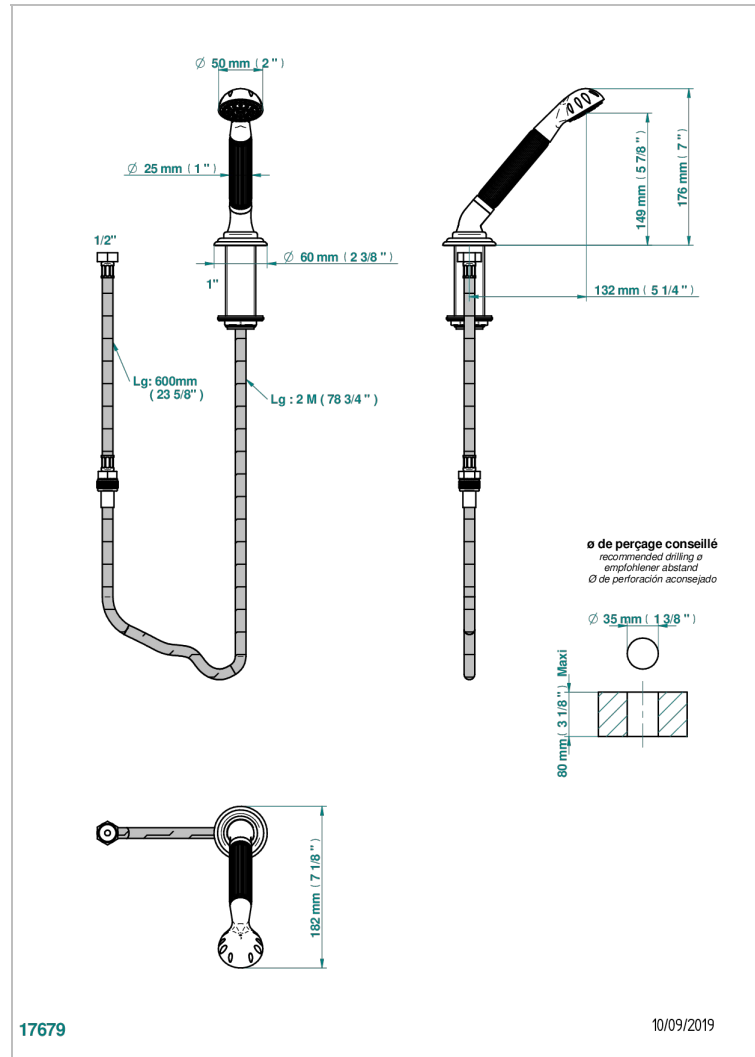

# SULLY WHITE ONYX

U1S-60A

Deck mounted hand shower, with hose

## CHARACTERISTIC

- Sully white onyx
- Deck mounted hand shower, with hose