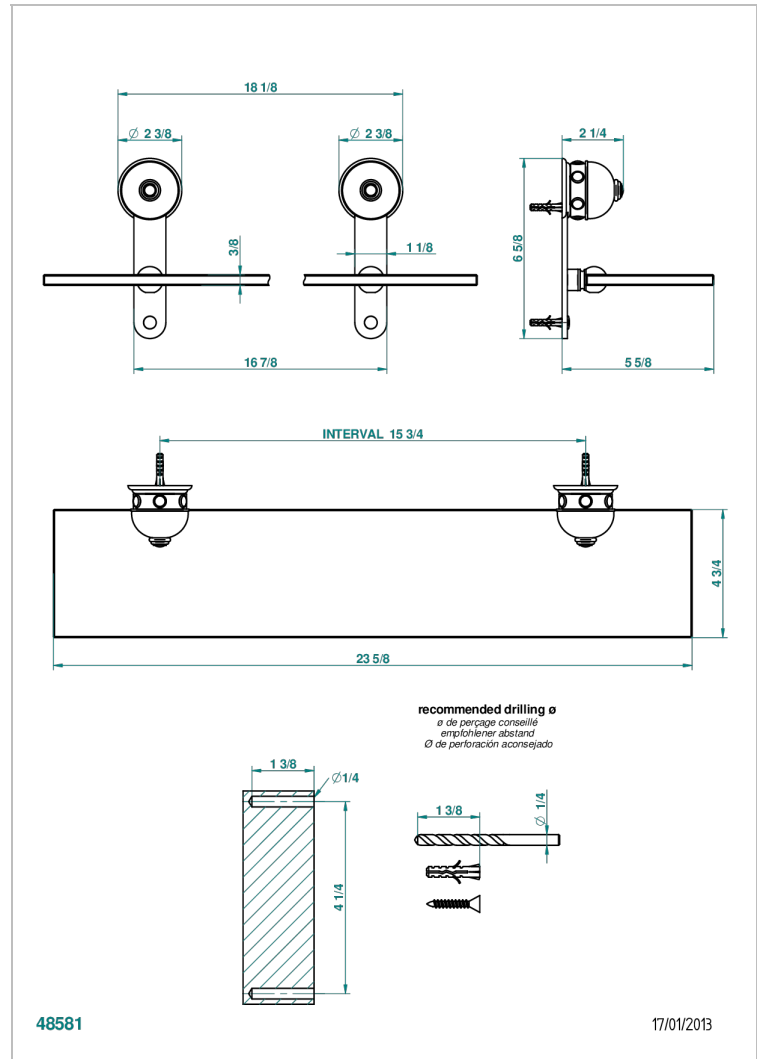

SULLY WHITE ONYX

U1S-564

Glass shelf with brackets

CHARACTERISTIC

- Sully white onyx
- Glass shelf with brackets

AVAILABLE FINITIONS

Black nickel - D24
 Blush PVD - H62
 Brass color PVD - H49
 Brown bronze color PVD - F33
 Chrome polished - A02
 Chrome polished / gold polished - G02