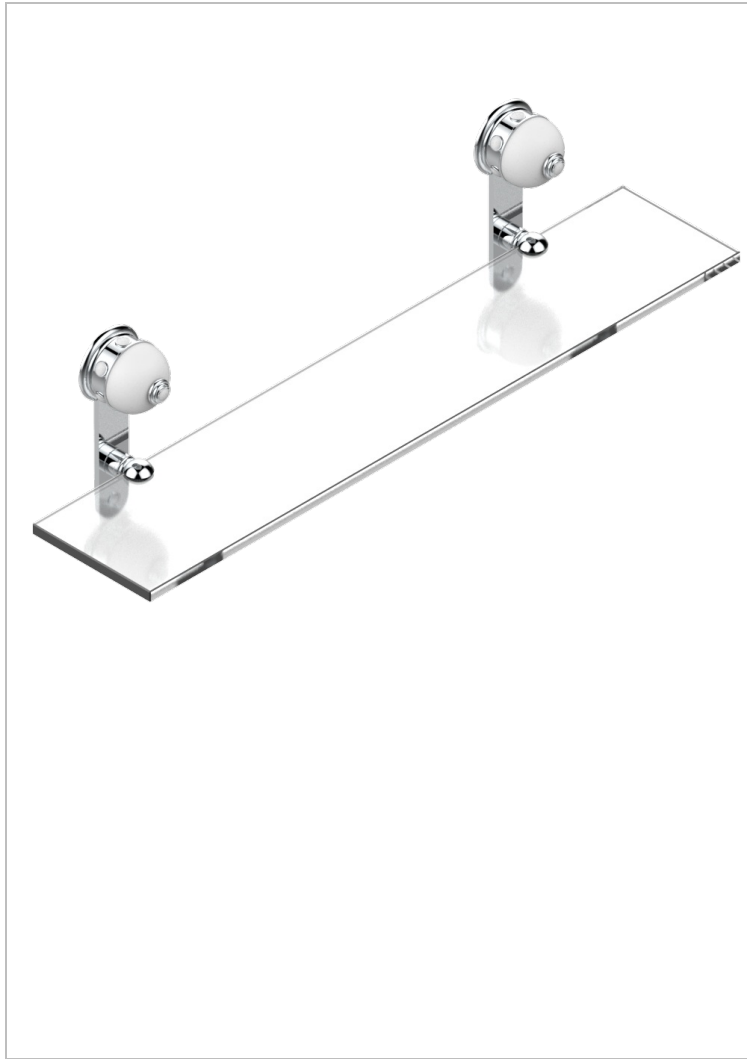

SULLY WHITE ONYX

U1S-564

Glass shelf with brackets

CHARACTERISTIC

- Sully white onyx
- Glass shelf with brackets

AVAILABLE FINITIONS

Black nickel - D24
 Blush PVD - H62
 Brass color PVD - H49
 Brown bronze color PVD - F33
 Chrome polished - A02
 Chrome polished / gold polished - G02

Gold color PVD - H52
 Gold mat - F07
 Gold polished - F01
 Gold satiney - F03
 Graphite PVD - H64
 Matt Umber PVD - H67

Matt blush PVD - H60
 Matt brass color PVD - H50
 Matt brown bronze color PVD - F34
 Matt chrome (American satin) - C02
 Matt gold color PVD - H53
 Matt graphite PVD - H65

Matt nickel (American satin) - C01
 Matt nickel color PVD - H56
 Nickel antique / Sovereign - H28
 Nickel color PVD - H55
 Nickel polished - B01
 Rose Gold - F27

Satin chrome - C03
 Silver rhodium - F18
 Soft gold - F30
 Soft matt gold - F31
 Umber PVD - H66