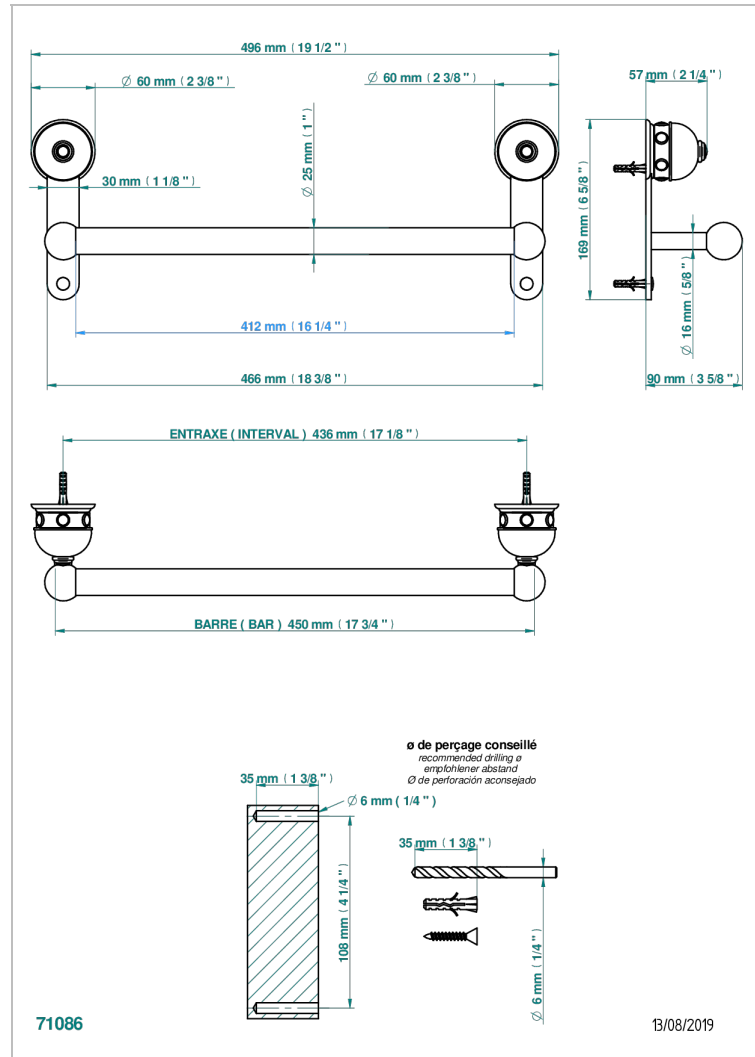

SULLY WHITE ONYX

U1S-526/45

Towel bar, 18" long

CHARACTERISTIC

- Sully white onyx
- Towel bar, 18" long

AVAILABLE FINITIONS

Black nickel - D24
Blush PVD - H62
Brass color PVD - H49
Brown bronze color PVD - F33
Chrome polished - A02
Chrome polished / gold polished - G02