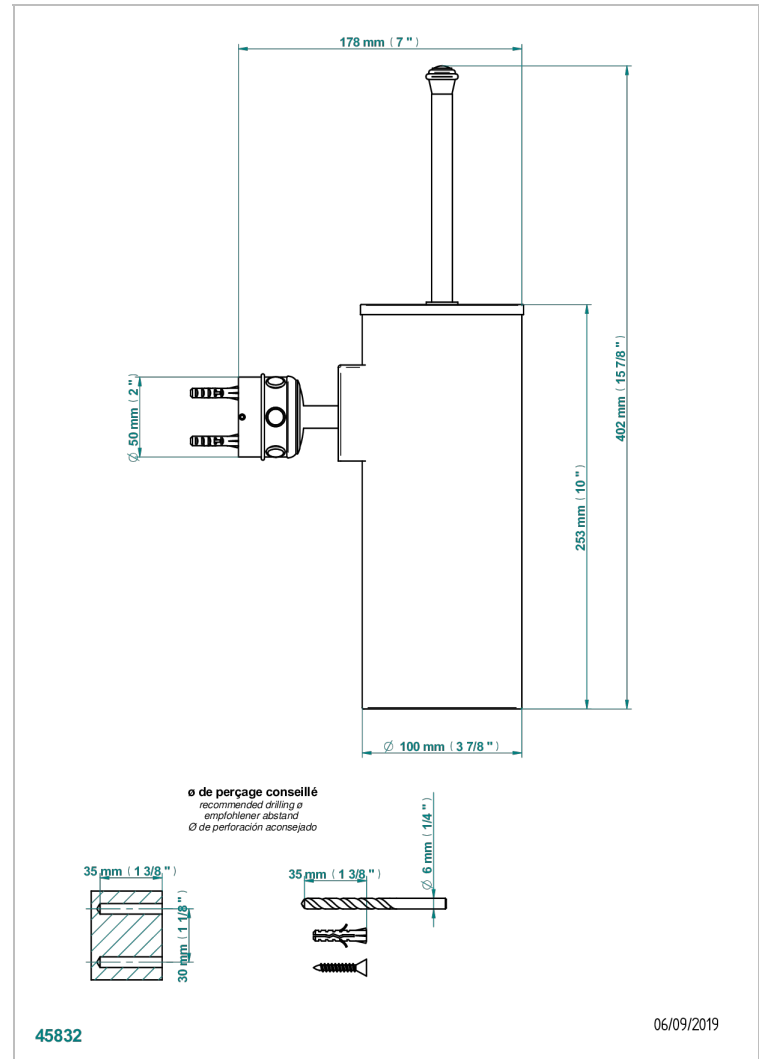

SULLY WHITE ONYX

U1S-4720C

Metal toilet brush holder with brush with cover wall mounted

CHARACTERISTIC

- Sully white onyx
- Metal toilet brush holder with brush with cover wall mounted

AVAILABLE FINITIONS

Black nickel - D24
Blush PVD - H62
Brass color PVD - H49
Brown bronze color PVD - F33
Chrome polished - A02
Chrome polished / gold polished - G02