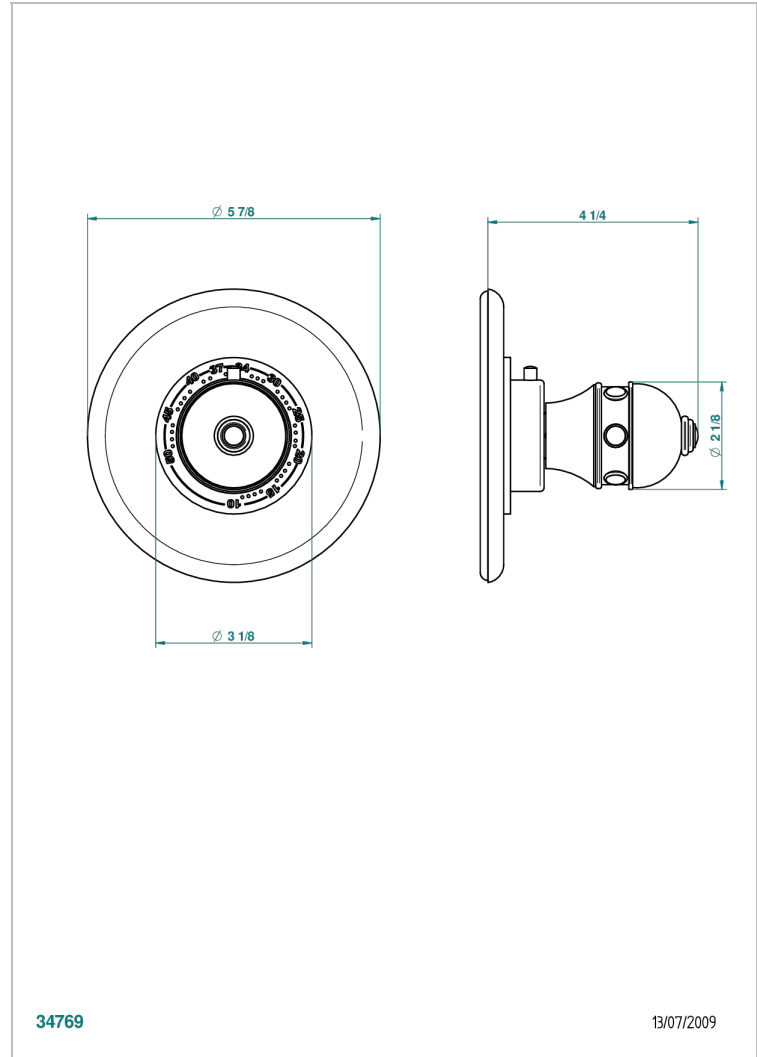

SULLY WHITE ONYX

U1S-15EN16EM

Trim plate and handle for eurotherm valve 8200/us & 8300/us

THG[®]
PARIS

CHARACTERISTIC

- Sully white onyx
- Trim plate and handle for eurotherm valve 8200/us & 8300/us

AVAILABLE FINITIONS