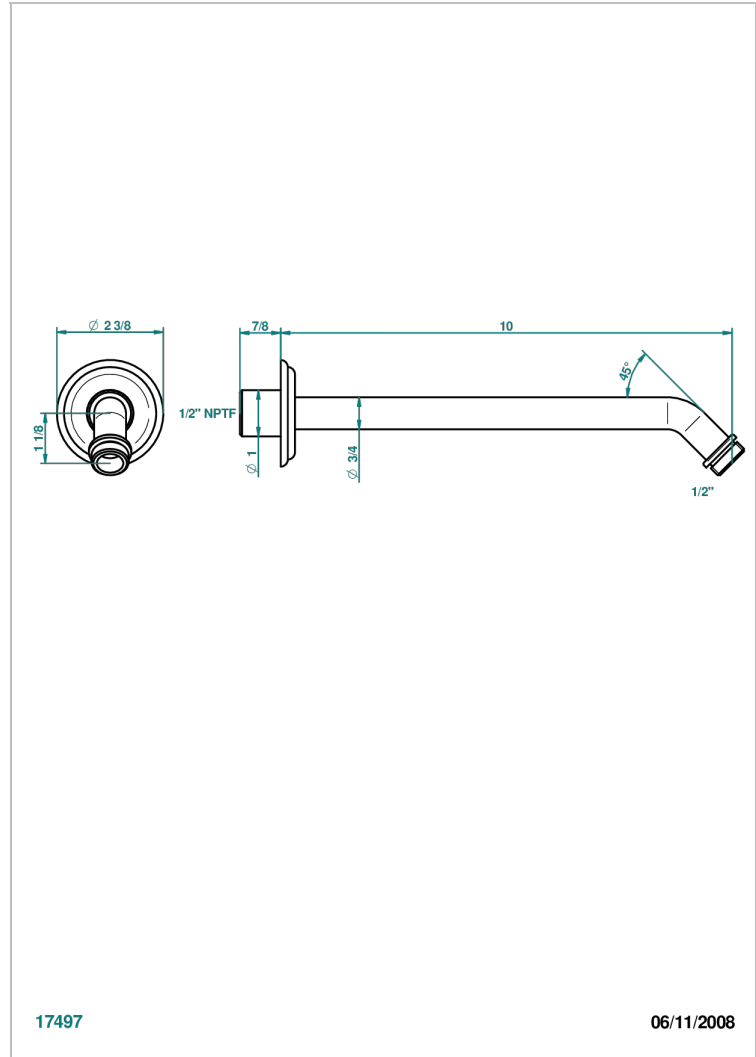

MANDARINE CRISTALLIA DIAMANT

U1K-84/US

Horizontal shower arm, 45°, lg: 10"

THG[®]
PARIS

CHARACTERISTIC

- Mandarin Cristallia Diamant
- Horizontal shower arm, 45°, lg: 10"

AVAILABLE FINITIONS

Black nickel - D24
Blush PVD - H62
Brass color PVD - H49
Brown bronze color PVD - F33
Chrome polished - A02
Chrome polished / gold polished - G02