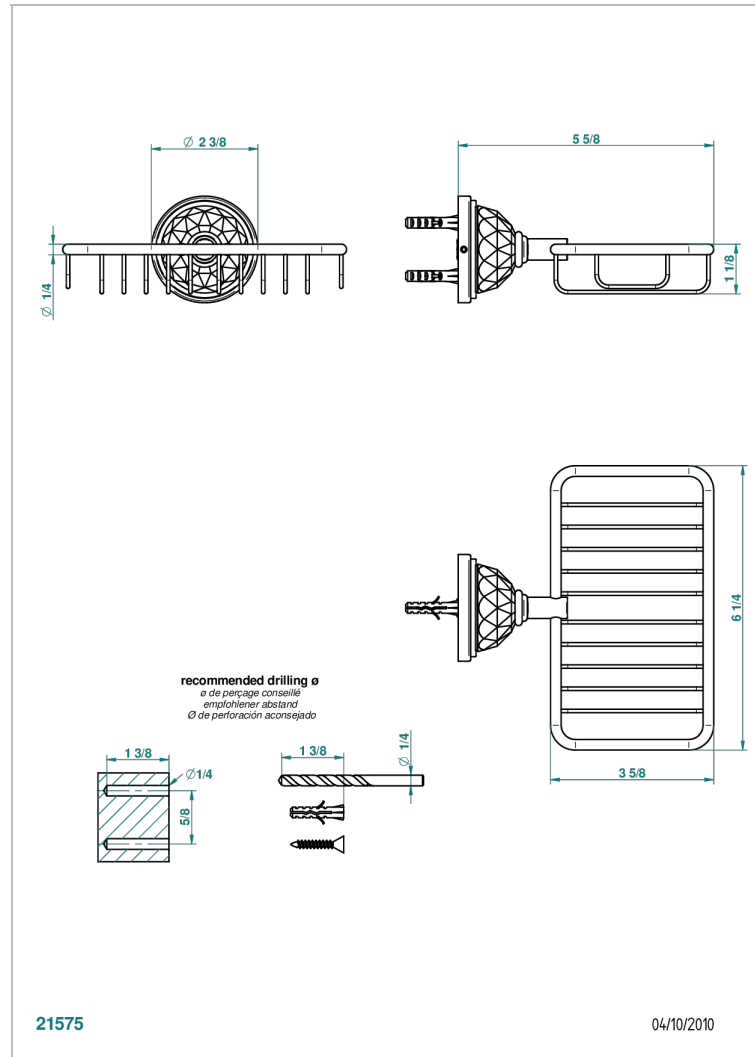

MANDARINE CRISTALLIA DIAMANT

U1K-620

Soap basket, wall mounted 6"1/4 x 3"5/8

THG[®]
PARIS

CHARACTERISTIC

- Mandarine Cristallia Diamant
- Soap basket, wall mounted 6"1/4 x 3"5/8

AVAILABLE FINITIONS

Black nickel - D24