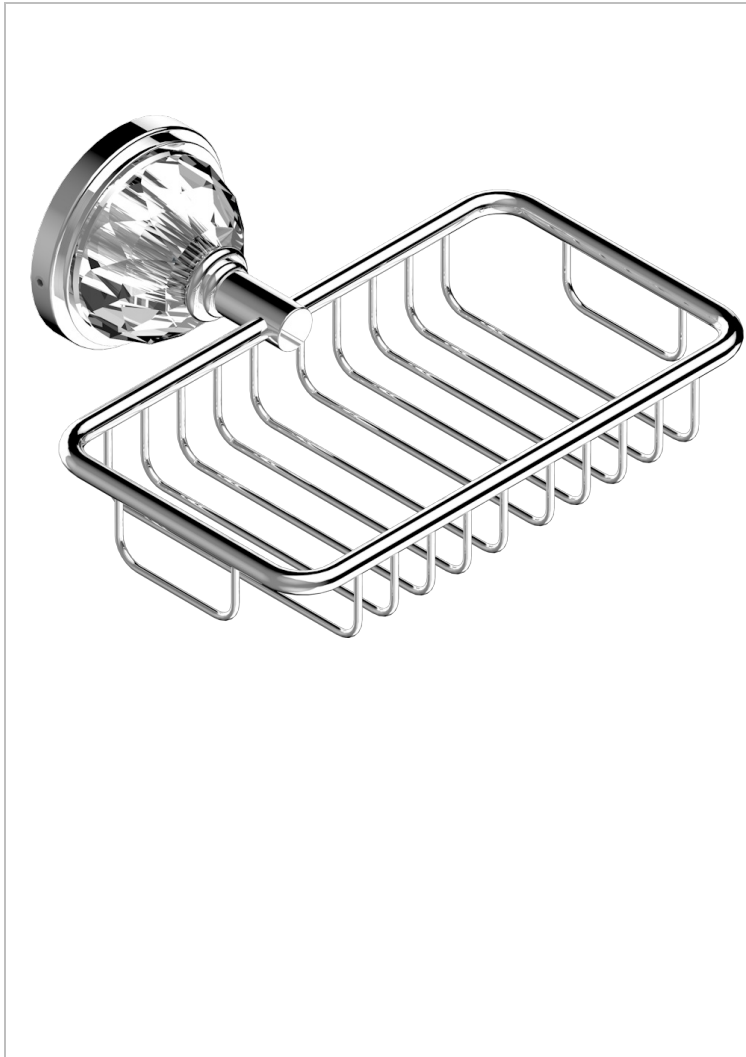

MANDARINE CRISTALLIA DIAMANT

U1K-620

Soap basket, wall mounted 6"1/4 x 3"5/8

THG[®]
PARIS

CHARACTERISTIC

- Mandarine Cristallia Diamant
- Soap basket, wall mounted 6"1/4 x 3"5/8

AVAILABLE FINITIONS

Black nickel - D24