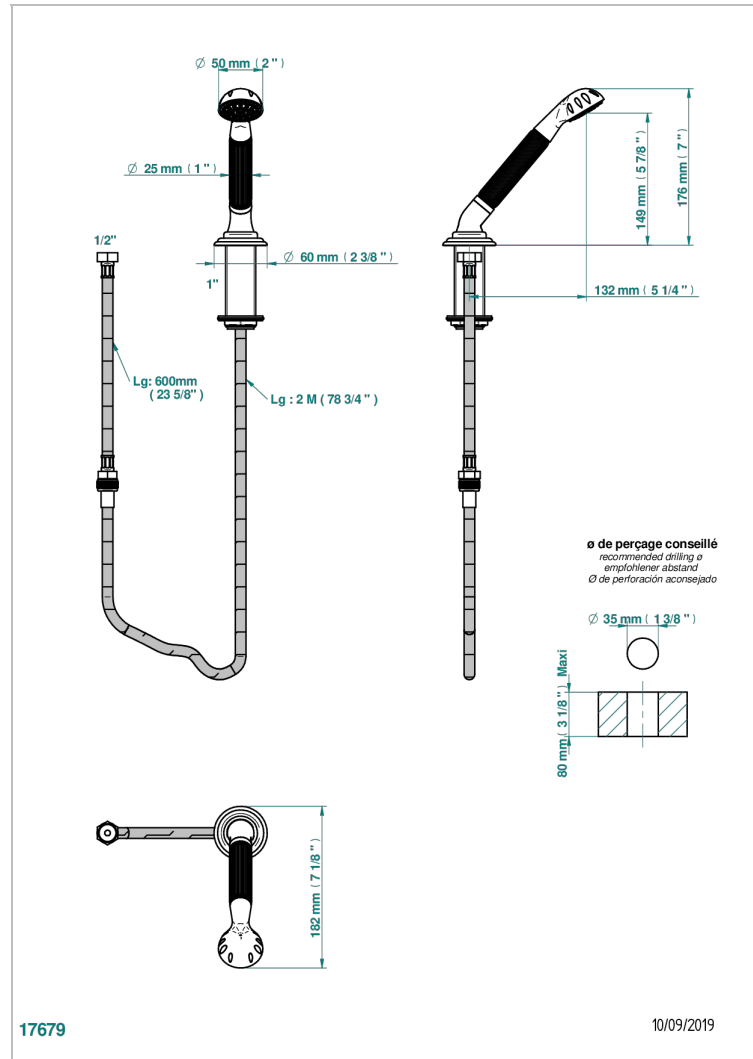

MANDARINE CRISTALLIA DIAMANT

U1K-60A

Deck mounted hand shower, with hose

CHARACTERISTIC

- Mandarin Cristallia Diamant
- Deck mounted hand shower, with hose

TECHNICAL SPECS

- Recommandé : 3 bars (max. 5 bars) - Advised : 43,5 psi (max. 72 psi)
- 9,5 l/min à 3 bars (2.5 gpm at 43.5 psi)

AVAILABLE FINITIONS

Black nickel - D24
Blush PVD - H62
Brass color PVD - H49
Brown bronze color PVD - F33
Chrome polished - A02
Chrome polished / gold polished - G02

Copper antique matt, coated - H07
Gold color PVD - H52
Gold mat - F07
Gold polished - F01
Gold satiney - F03
Graphite PVD - H64