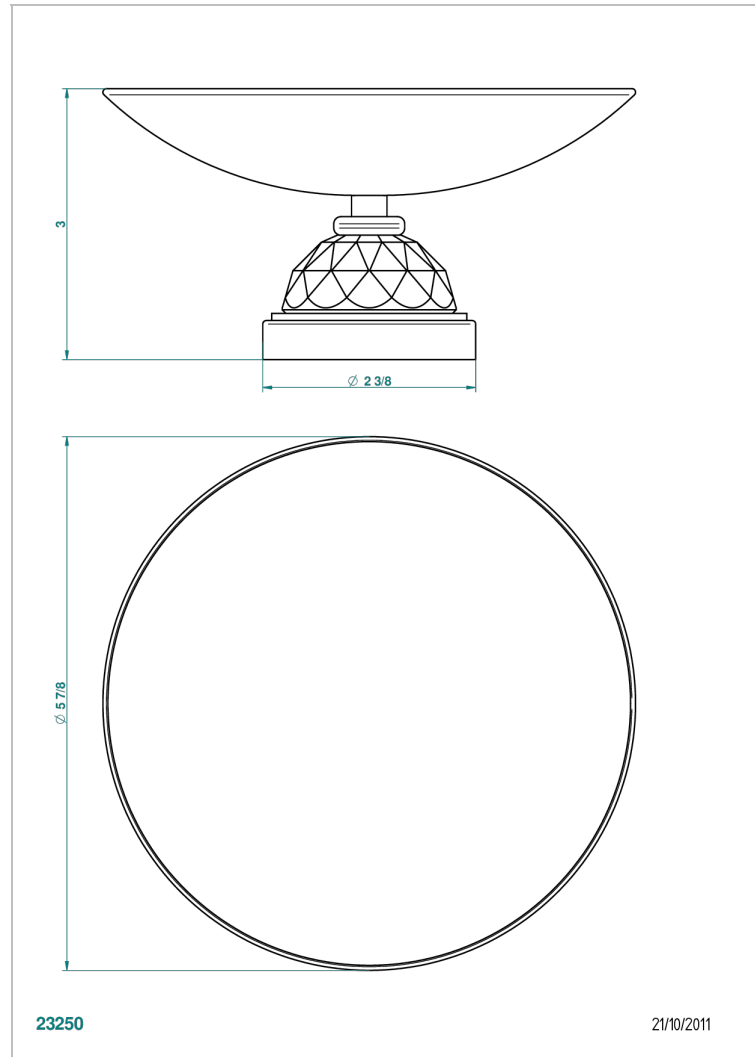

MANDARINE CRISTALLIA DIAMANT

U1K-544GM

Soap dish, freestanding , 6" diameter

THG[®]
PARIS

CHARACTERISTIC

- Mandarin Cristallia Diamant
- Soap dish, freestanding , 6" diameter

AVAILABLE FINITIONS

Black nickel - D24