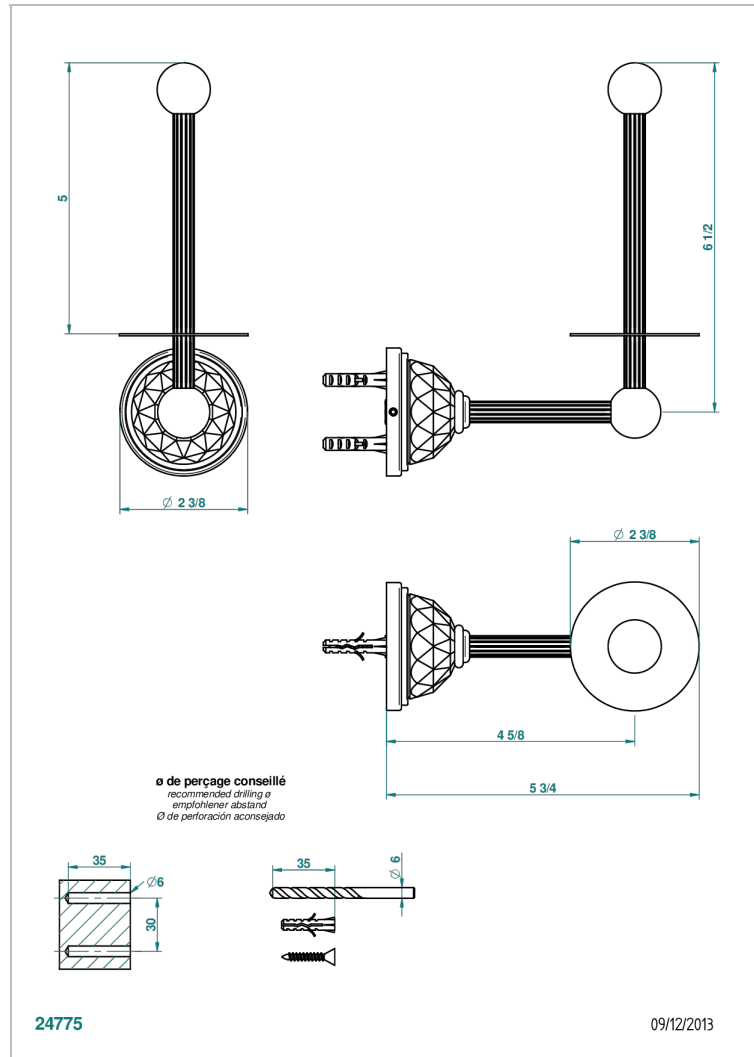

MANDARINE CRISTALLIA DIAMANT

U1K-542

Reserve toilet paper holder

THG[®]
PARIS

CHARACTERISTIC

- Mandarine Cristallia Diamant
- Reserve toilet paper holder

AVAILABLE FINITIONS

Black nickel - D24
Blush PVD - H62
Brass color PVD - H49
Brown bronze color PVD - F33
Chrome polished - A02
Chrome polished / gold polished - G02

Matt gold color PVD - H53
Matt graphite PVD - H65
Matt nickel (American satin) - C01
Matt nickel color PVD - H56
Nickel antique / Sovereign - H28
Nickel color PVD - H55

Nickel polished - B01
Rose Gold - F27
Satin chrome - C03
Silver polished, antique - H03
Silver rhodium - F18
Soft gold - F30