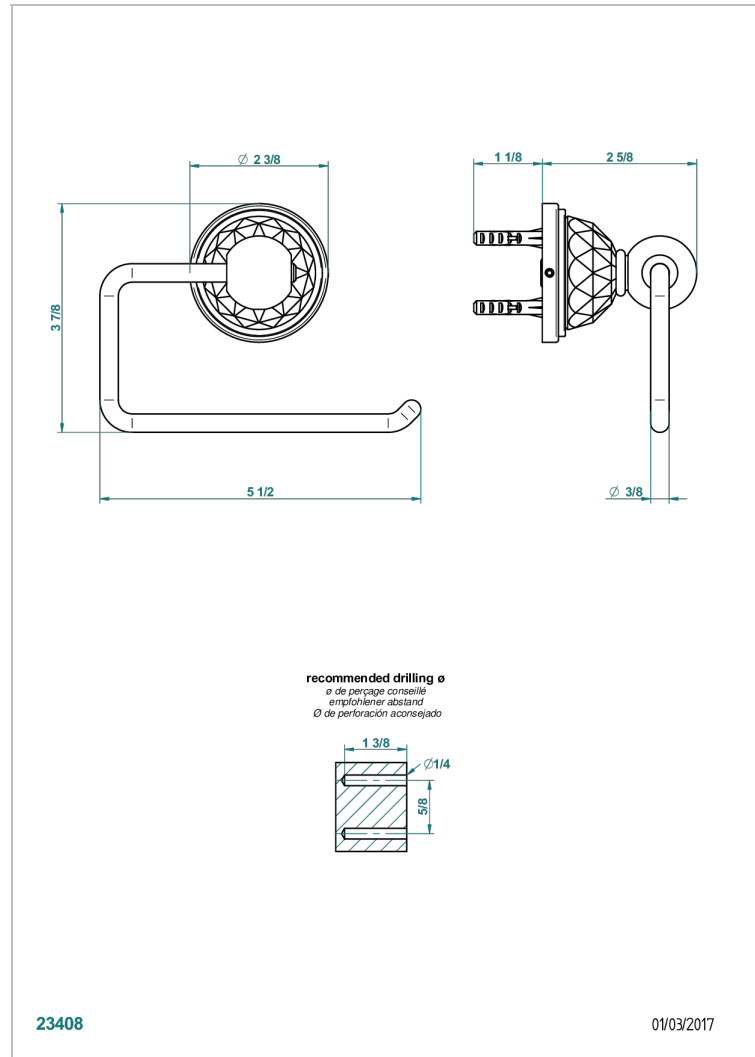

# MANDARINE CRISTALLIA DIAMANT

U1K-538A

Toilet paper holder, single mount without cover

THG<sup>®</sup>  
PARIS

## CHARACTERISTIC

- Mandarine Cristallia Diamant
- Toilet paper holder, single mount without cover