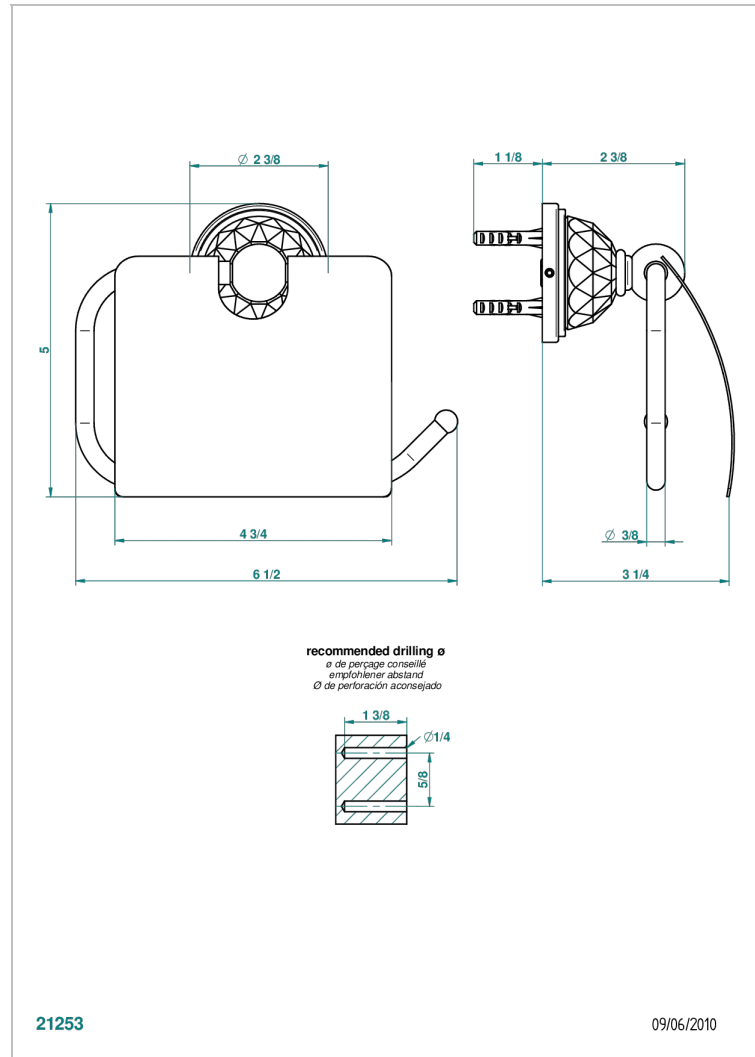

MANDARINE CRISTALLIA DIAMANT

U1K-538AC

Toilet paper holder, single mount with cover

THG[®]
PARIS

CHARACTERISTIC

- Mandarine Cristallia Diamant
- Toilet paper holder, single mount with cover

AVAILABLE FINITIONS