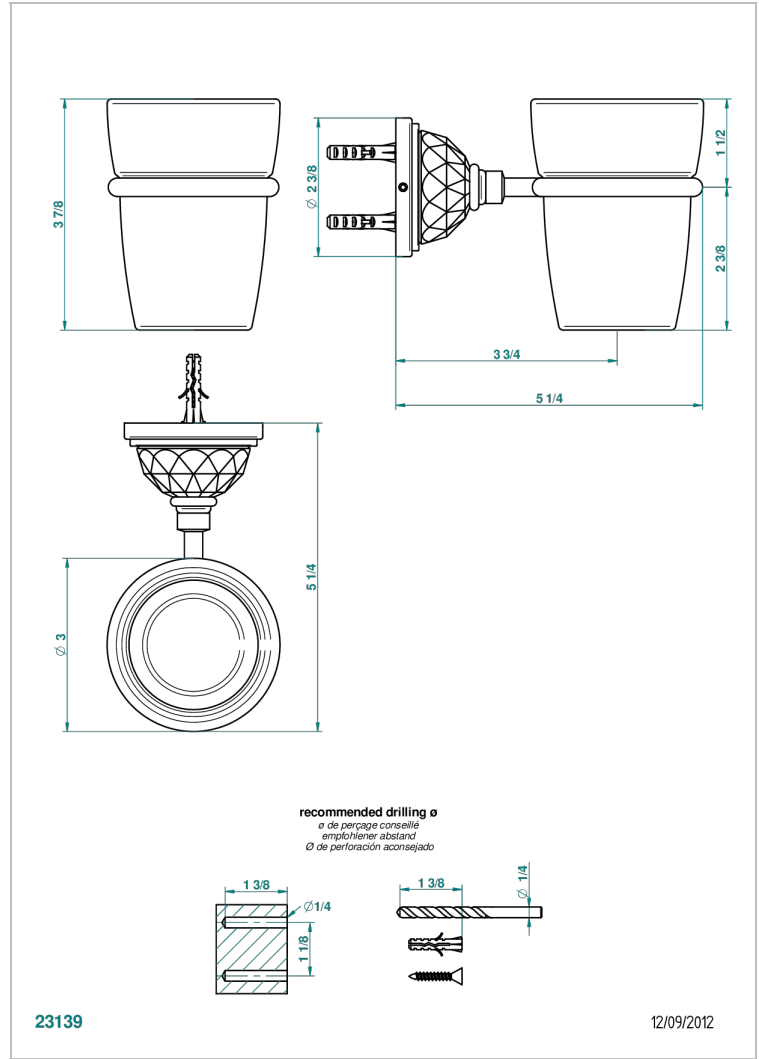

# MANDARINE CRISTALLIA DIAMANT

U1K-536

Tumbler holder, wall mounted

THG<sup>®</sup>  
PARIS

## CHARACTERISTIC

- Mandarine Cristallia Diamant
- Tumbler holder, wall mounted