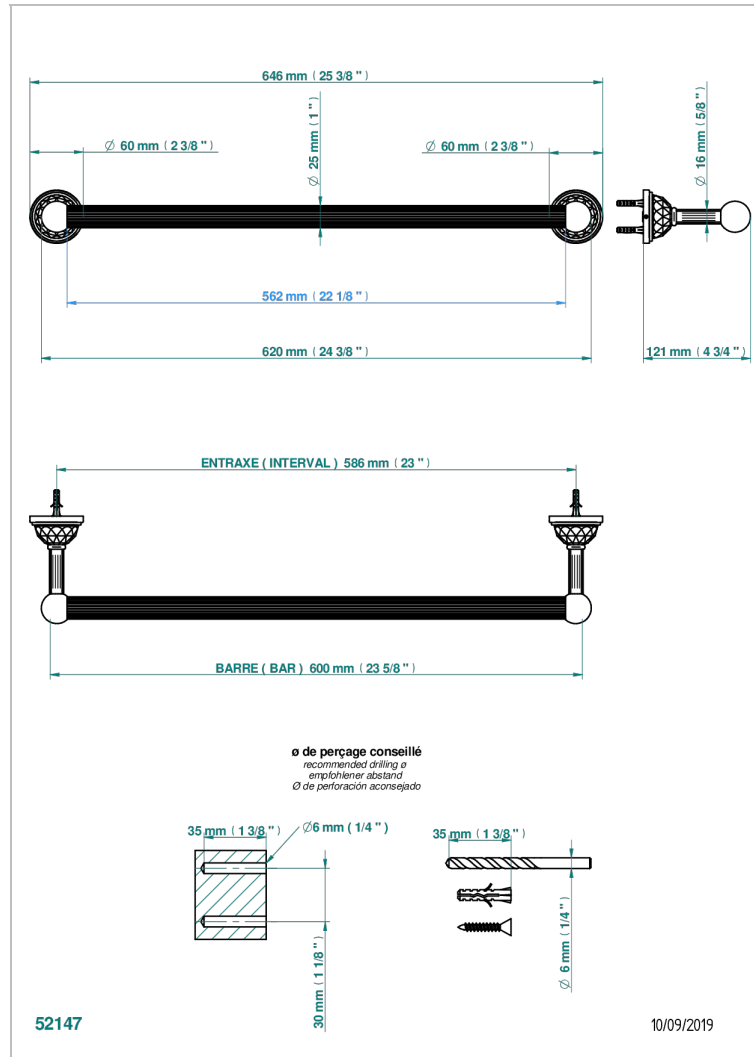

# MANDARINE CRISTALLIA DIAMANT

U1K-526/60

Towel bar, 24" long

THG<sup>®</sup>  
PARIS

## CHARACTERISTIC

- Mandarine Cristallia Diamant
- Towel bar, 24" long