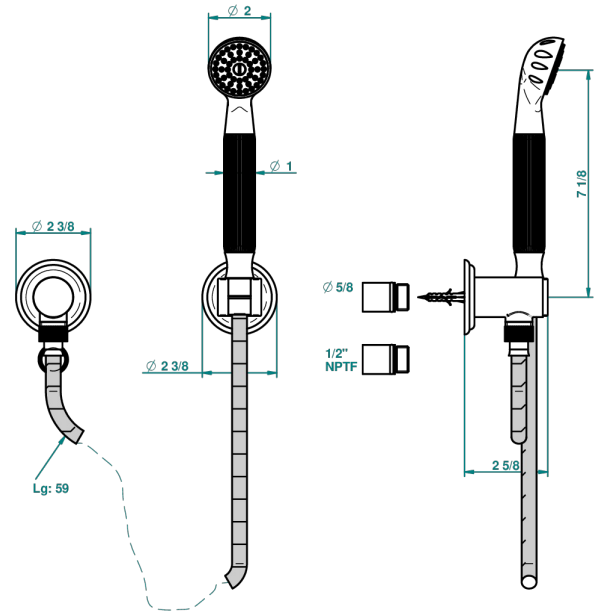

MANDARINE CRISTALLIA DIAMANT

U1K-52/US

Wall mounted handshower with separate fixed hook

25670

26/01/2011

CHARACTERISTIC

- Mandarin Cristallia Diamant
- Wall mounted handshower with separate fixed hook

TECHNICAL SPECS

- Recommandé : 3 bars (max. 5 bars) - Advised : 43,5 psi (max. 72 psi)
- 9,5 l/min à 3 bars (2.5 gpm at 43.5 psi)

AVAILABLE FINITIONS

Black nickel - D24
Blush PVD - H62
Brass color PVD - H49
Brown bronze color PVD - F33
Chrome polished - A02
Chrome polished / gold polished - G02

Copper antique matt, coated - H07
Gold color PVD - H52
Gold mat - F07
Gold polished - F01
Gold satiney - F03
Graphite PVD - H64

Light coated bronze - D01
Matt Umber PVD - H67
Matt blush PVD - H60
Matt brass color PVD - H50
Matt brown bronze color PVD - F34
Matt chrome (American satin) - C02

Matt gold color PVD - H53
Matt graphite PVD - H65
Matt nickel (American satin) - C01
Matt nickel color PVD - H56
Nickel antique / Sovereign - H28
Nickel color PVD - H55

Nickel polished - B01
Rose Gold - F27
Satin chrome - C03
Silver polished, antique - H03
Silver rhodium - F18
Soft gold - F30