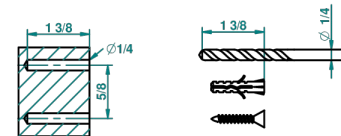

MANDARINE CRISTALLIA DIAMANT

U1K-52/US

Wall mounted handshower with separate fixed hook

25670

26/01/2011

CHARACTERISTIC

- Mandarin Cristallia Diamant
- Wall mounted handshower with separate fixed hook

TECHNICAL SPECS

- Recommandé : 3 bars (max. 5 bars) - Advised : 43,5 psi (max. 72 psi)
- 9,5 l/min à 3 bars (2.5 gpm at 43.5 psi)

AVAILABLE FINITIONS

Black nickel - D24
Blush PVD - H62
Brass color PVD - H49
Brown bronze color PVD - F33
Chrome polished - A02
Chrome polished / gold polished - G02

Copper antique matt, coated - H07
Gold color PVD - H52
Gold mat - F07
Gold polished - F01
Gold satiney - F03
Graphite PVD - H64

Light coated bronze - D01
Matt Umber PVD - H67
Matt blush PVD - H60
Matt brass color PVD - H50
Matt brown bronze color PVD - F34
Matt chrome (American satin) - C02

Matt gold color PVD - H53
Matt graphite PVD - H65
Matt nickel (American satin) - C01
Matt nickel color PVD - H56
Nickel antique / Sovereign - H28
Nickel color PVD - H55

Nickel polished - B01
Rose Gold - F27
Satin chrome - C03
Silver polished, antique - H03
Silver rhodium - F18
Soft gold - F30