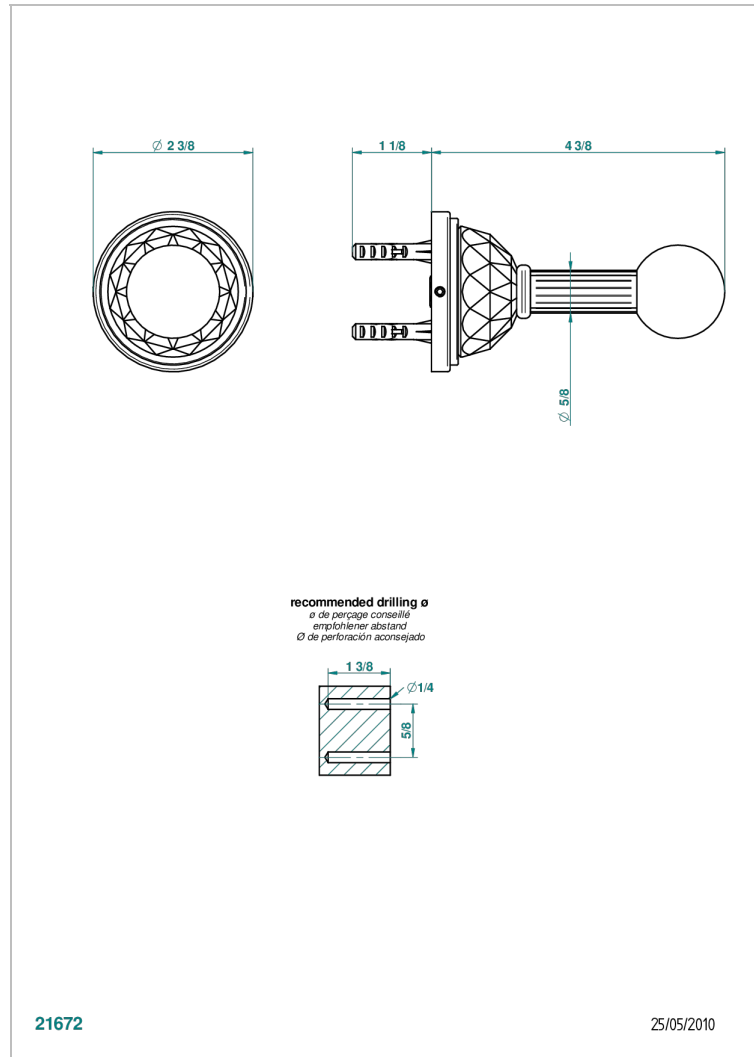

MANDARINE CRISTALLIA DIAMANT

U1K-517

Robe hook

THG
PARIS

CHARACTERISTIC

- Mandarin Cristallia Diamant
- Robe hook

AVAILABLE FINITIONS

Black nickel - D24
Blush PVD - H62
Brass color PVD - H49
Brown bronze color PVD - F33
Chrome polished - A02
Chrome polished / gold polished - G02

Matt gold color PVD - H53
Matt graphite PVD - H65
Matt nickel (American satin) - C01
Matt nickel color PVD - H56
Nickel antique / Sovereign - H28
Nickel color PVD - H55

Nickel polished - B01
Rose Gold - F27
Satin chrome - C03
Silver polished, antique - H03
Silver rhodium - F18
Soft gold - F30