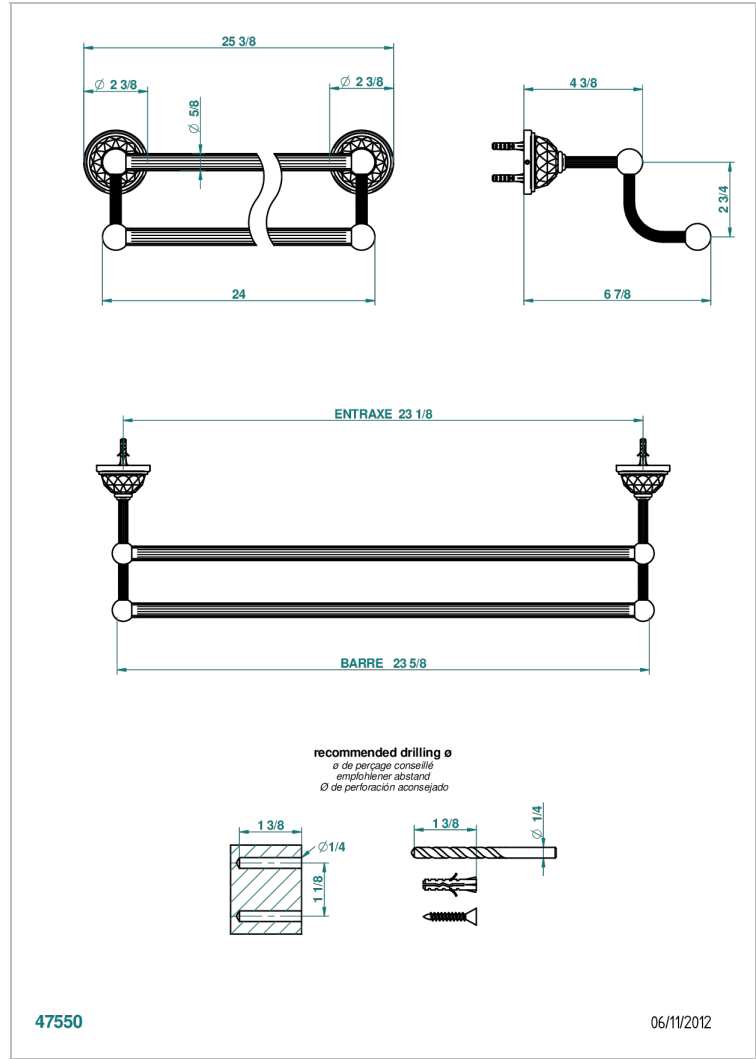

MANDARINE CRISTALLIA DIAMANT

U1K-516/60

Double towel bar, 24" long

47550

06/11/2012

CHARACTERISTIC

- Mandarine Cristallia Diamant
- Double towel bar, 24" long

AVAILABLE FINITIONS