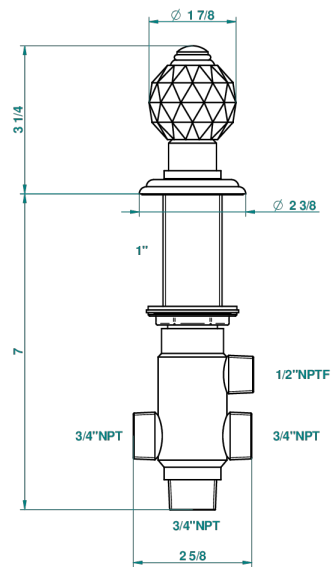

MANDARINE CRISTALLIA DIAMANT

U1K-504VGUS

2-function deck diverter with trim

20296

12/06/2013

CHARACTERISTIC

- Mandarin Cristallia Diamant
- 2-function deck diverter with trim

AVAILABLE FINITIONS

Black nickel - D24
Blush PVD - H62
Brass color PVD - H49
Brown bronze color PVD - F33
Chrome polished - A02
Chrome polished / gold polished - G02

Copper antique matt, coated - H07
Gold color PVD - H52
Gold mat - F07
Gold polished - F01
Gold satiney - F03
Graphite PVD - H64

Light coated bronze - D01
Matt Umber PVD - H67
Matt blush PVD - H60
Matt brass color PVD - H50
Matt brown bronze color PVD - F34
Matt chrome (American satin) - C02

Matt gold color PVD - H53
Matt graphite PVD - H65
Matt nickel (American satin) - C01
Matt nickel color PVD - H56
Nickel antique / Sovereign - H28
Nickel color PVD - H55

Nickel polished - B01
Rose Gold - F27
Satin chrome - C03
Silver polished, antique - H03
Silver rhodium - F18
Soft gold - F30