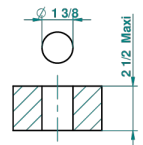

MANDARINE CRISTALLIA DIAMANT

U1K-504VGUS

2-function deck diverter with trim

20296

12/06/2013

CHARACTERISTIC

- Mandarin Cristallia Diamant
- 2-function deck diverter with trim

AVAILABLE FINITIONS

Black nickel - D24
Blush PVD - H62
Brass color PVD - H49
Brown bronze color PVD - F33
Chrome polished - A02
Chrome polished / gold polished - G02

Copper antique matt, coated - H07
Gold color PVD - H52
Gold mat - F07
Gold polished - F01
Gold satiney - F03
Graphite PVD - H64

Light coated bronze - D01
Matt Umber PVD - H67
Matt blush PVD - H60
Matt brass color PVD - H50
Matt brown bronze color PVD - F34
Matt chrome (American satin) - C02

Matt gold color PVD - H53
Matt graphite PVD - H65
Matt nickel (American satin) - C01
Matt nickel color PVD - H56
Nickel antique / Sovereign - H28
Nickel color PVD - H55

Nickel polished - B01
Rose Gold - F27
Satin chrome - C03
Silver polished, antique - H03
Silver rhodium - F18
Soft gold - F30