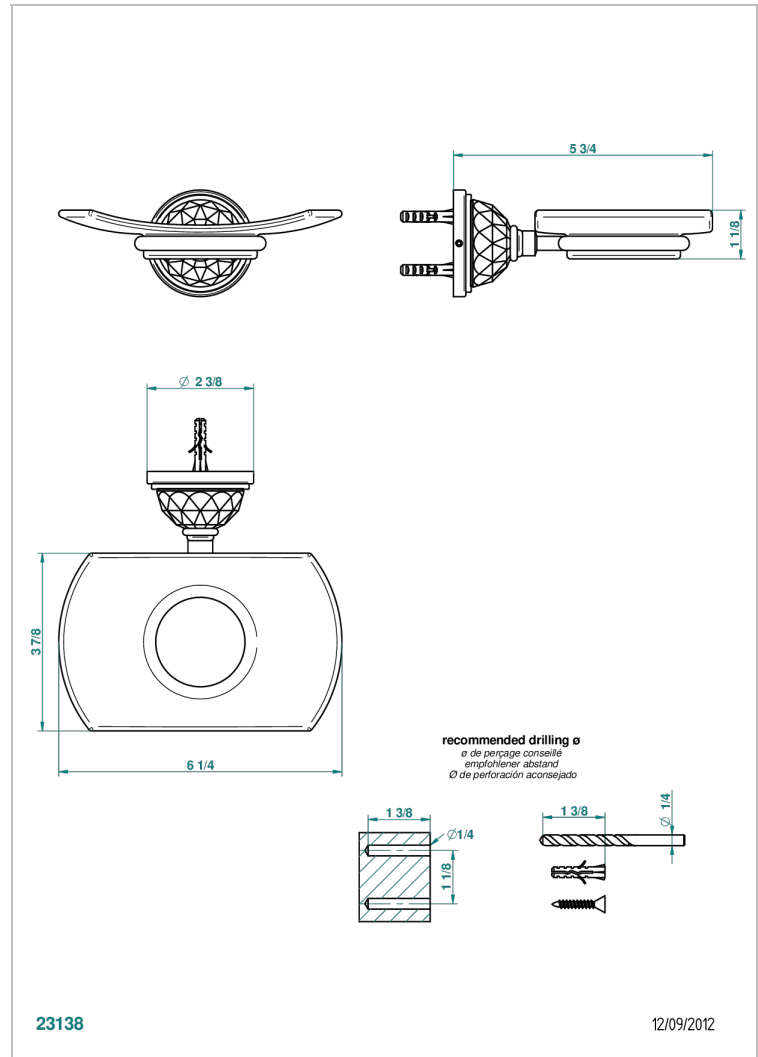

MANDARINE CRISTALLIA DIAMANT

U1K-500

Glass soap dish, wall mounted

THG[®]
PARIS

CHARACTERISTIC

- Mandarine Cristallia Diamant
- Glass soap dish, wall mounted

AVAILABLE FINITIONS

Black nickel - D24