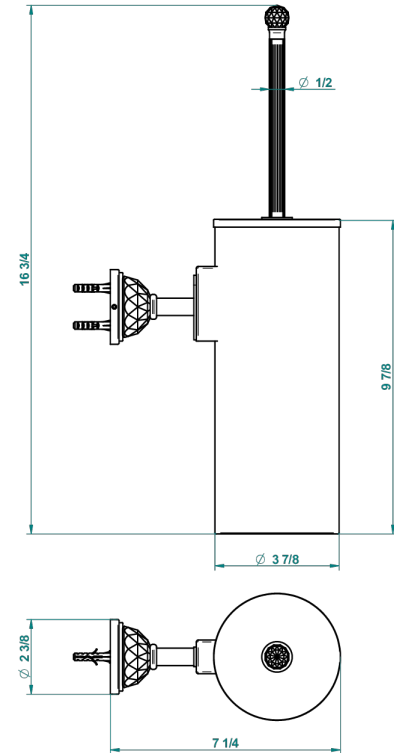

MANDARINE CRISTALLIA DIAMANT

U1K-4720C

Metal toilet brush holder with brush with cover wall mounted

THG®
PARIS

23142

12/01/2016

CHARACTERISTIC

- Mandarine Cristallia Diamant
- Metal toilet brush holder with brush with cover wall mounted

AVAILABLE FINITIONS

Black nickel - D24

Blush PVD - H62

Brass color PVD - H49

Brown bronze color PVD - F33

Chrome polished - A02

Chrome polished / gold polished - G02

Copper antique matt, coated - H07

Gold color PVD - H52

Gold mat - F07

Gold polished - F01

Gold satiney - F03

Graphite PVD - H64

Light coated bronze - D01

Matt Umber PVD - H67

Matt blush PVD - H60

Matt brass color PVD - H50

Matt brown bronze color PVD - F34

Matt chrome (American satin) - C02

Matt gold color PVD - H53

Matt graphite PVD - H65

Matt nickel (American satin) - C01

Matt nickel color PVD - H56

Nickel antique / Sovereign - H28

Nickel color PVD - H55

Nickel polished - B01

Rose Gold - F27

Satin chrome - C03

Silver polished, antique - H03

Silver rhodium - F18

Soft gold - F30