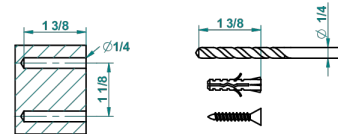

MANDARINE CRISTALLIA DIAMANT

U1K-4720C

Metal toilet brush holder with brush with cover wall mounted

THG®
PARIS

23142

12/01/2016

CHARACTERISTIC

- Mandarine Cristallia Diamant
- Metal toilet brush holder with brush with cover wall mounted

AVAILABLE FINITIONS

Black nickel - D24

Blush PVD - H62

Brass color PVD - H49

Brown bronze color PVD - F33

Chrome polished - A02

Chrome polished / gold polished - G02

Copper antique matt, coated - H07

Gold color PVD - H52

Gold mat - F07

Gold polished - F01

Gold satiney - F03

Graphite PVD - H64

Light coated bronze - D01

Matt Umber PVD - H67

Matt blush PVD - H60

Matt brass color PVD - H50

Matt brown bronze color PVD - F34

Matt chrome (American satin) - C02

Matt gold color PVD - H53

Matt graphite PVD - H65

Matt nickel (American satin) - C01

Matt nickel color PVD - H56

Nickel antique / Sovereign - H28

Nickel color PVD - H55

Nickel polished - B01

Rose Gold - F27

Satin chrome - C03

Silver polished, antique - H03

Silver rhodium - F18

Soft gold - F30