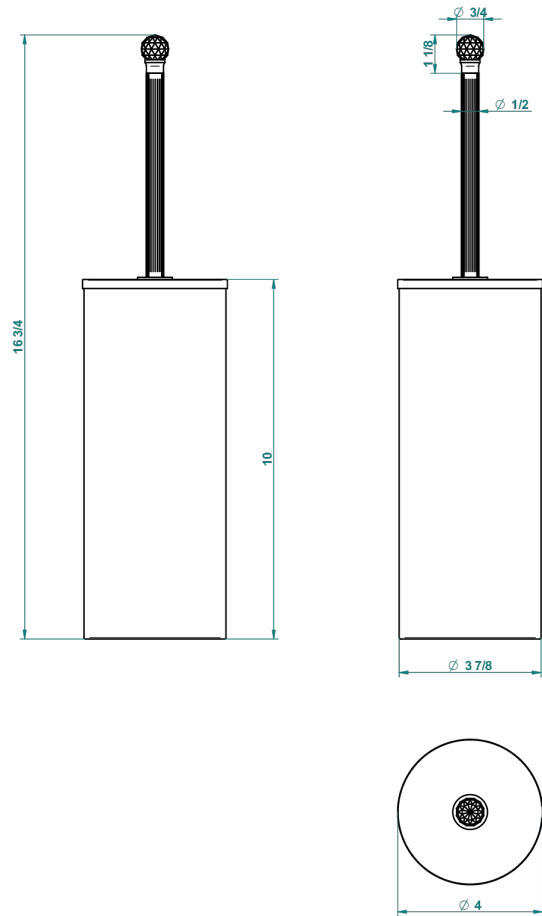

MANDARINE CRISTALLIA DIAMANT

U1K-4700C

Metal toilet brush holder with brush with cover floor mounted

THG[®]
PARIS

22973

15/12/2015

CHARACTERISTIC

- Mandarin Cristallia Diamant
- Metal toilet brush holder with brush with cover floor mounted