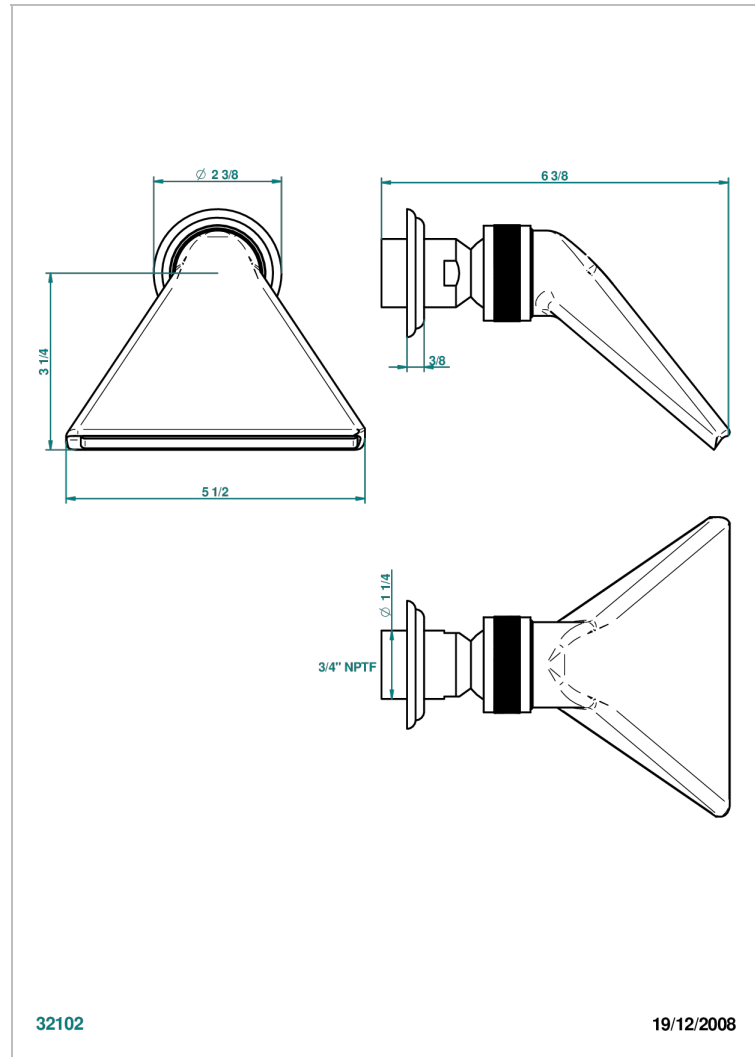

MANDARINE CRISTALLIA DIAMANT

U1K-3640/US

Shower head, cast deluge with 3/4" connection

THG[®]
PARIS

32102

19/12/2008

CHARACTERISTIC

- Mandarine Cristallia Diamant
- Shower head, cast deluge with 3/4" connection