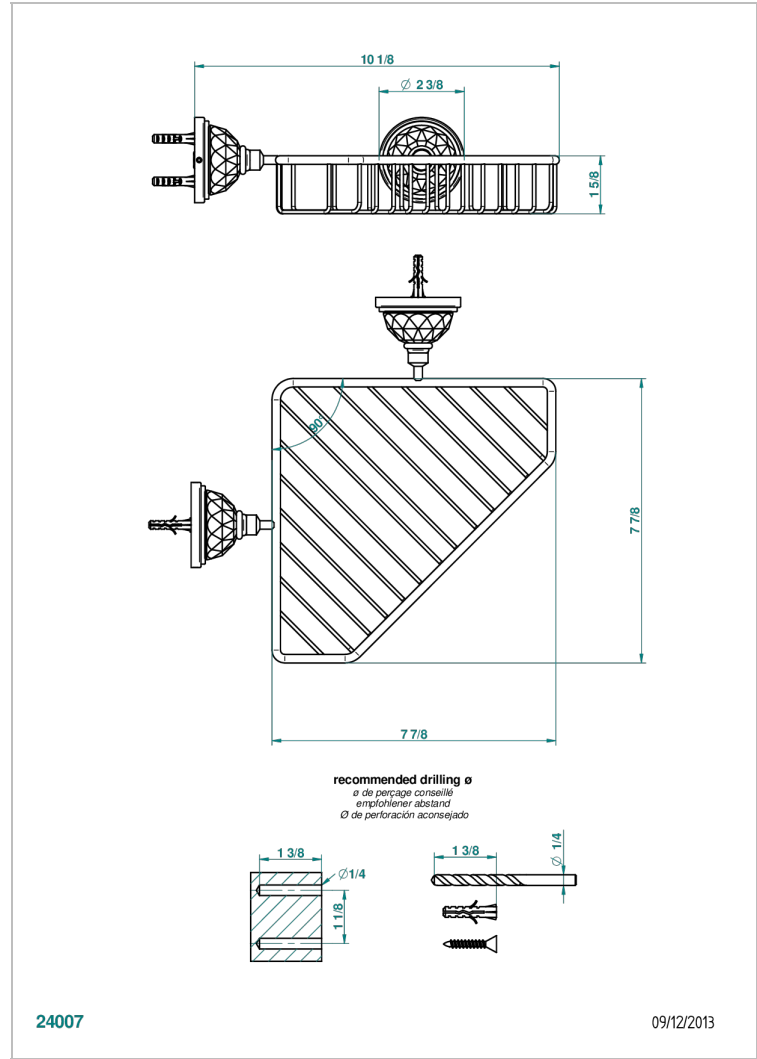

MANDARINE CRISTALLIA DIAMANT

U1K-3623

Large corner soap basket, wall mounted

THG[®]
PARIS

24007

09/12/2013

CHARACTERISTIC

- Mandarine Cristallia Diamant
- Large corner soap basket, wall mounted