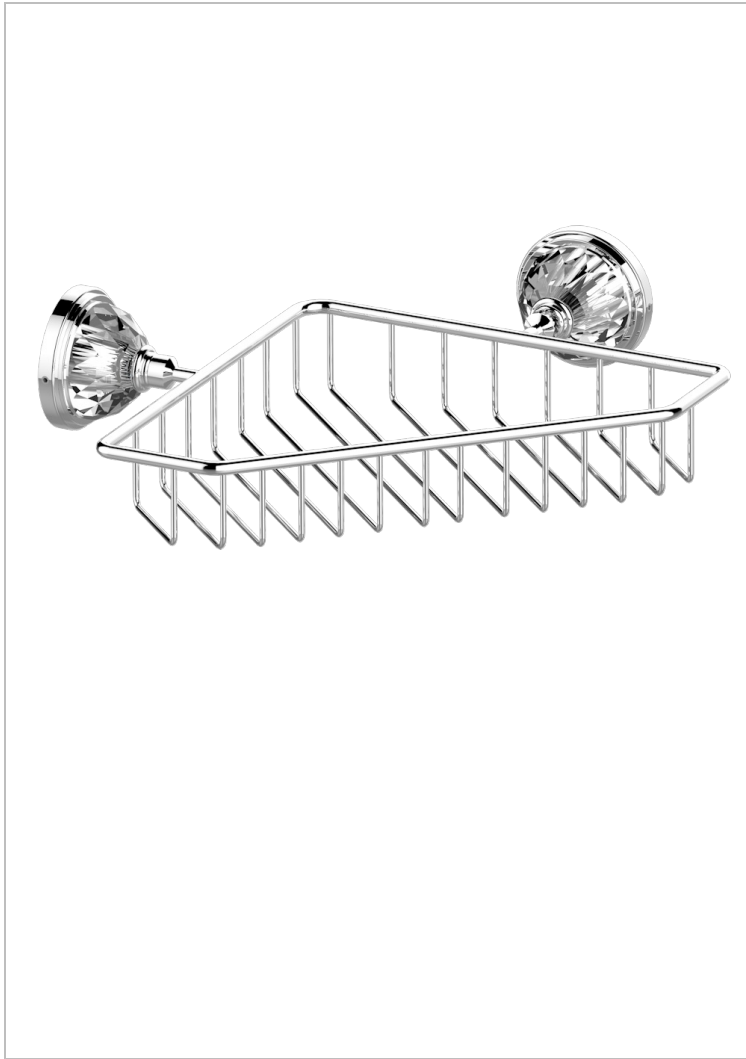

MANDARINE CRISTALLIA DIAMANT

U1K-3623

Large corner soap basket, wall mounted

THG[®]
PARIS

24007

09/12/2013

CHARACTERISTIC

- Mandarine Cristallia Diamant
- Large corner soap basket, wall mounted

AVAILABLE FINITIONS

Black nickel - D24
Blush PVD - H62
Brass color PVD - H49
Brown bronze color PVD - F33
Chrome polished - A02
Chrome polished / gold polished - G02

Copper antique matt, coated - H07
Gold color PVD - H52
Gold mat - F07
Gold polished - F01
Gold satiney - F03
Graphite PVD - H64