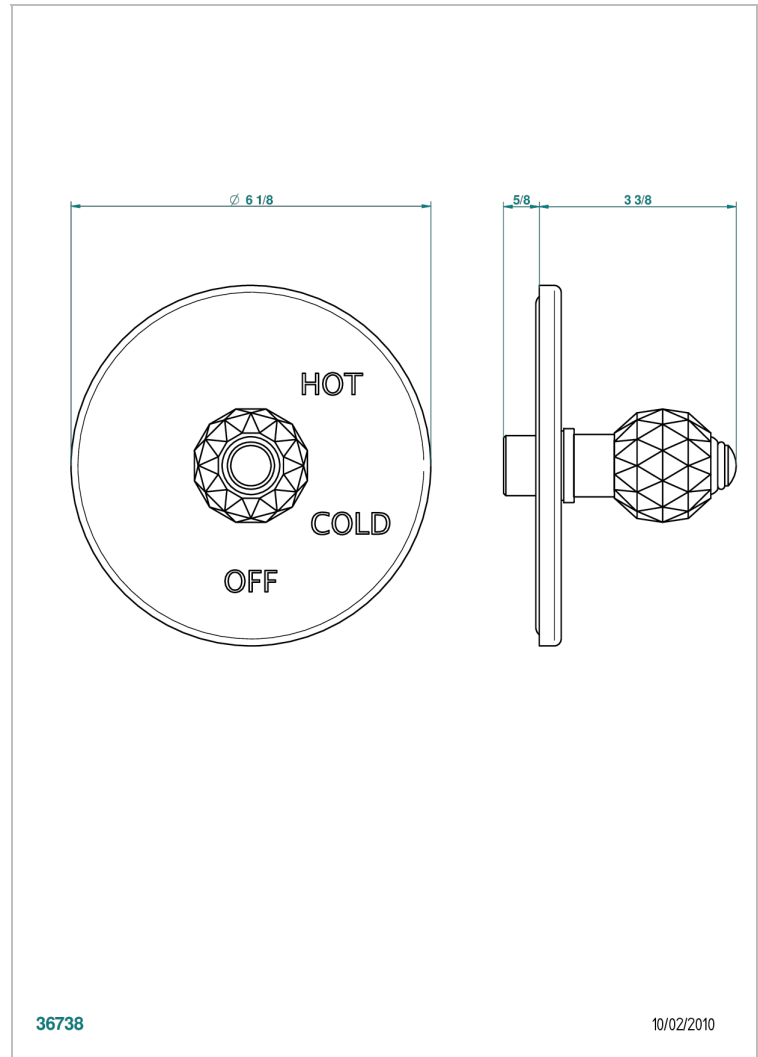

# MANDARINE CRISTALLIA DIAMANT

U1K-320B

Trim for pressure balance valve

THG<sup>®</sup>  
PARIS

## CHARACTERISTIC

- Mandarin Cristallia Diamant
- Trim for pressure balance valve

## RELATED SKU'S

- Ref. G00-320A 1/2 " Pressure balance valve