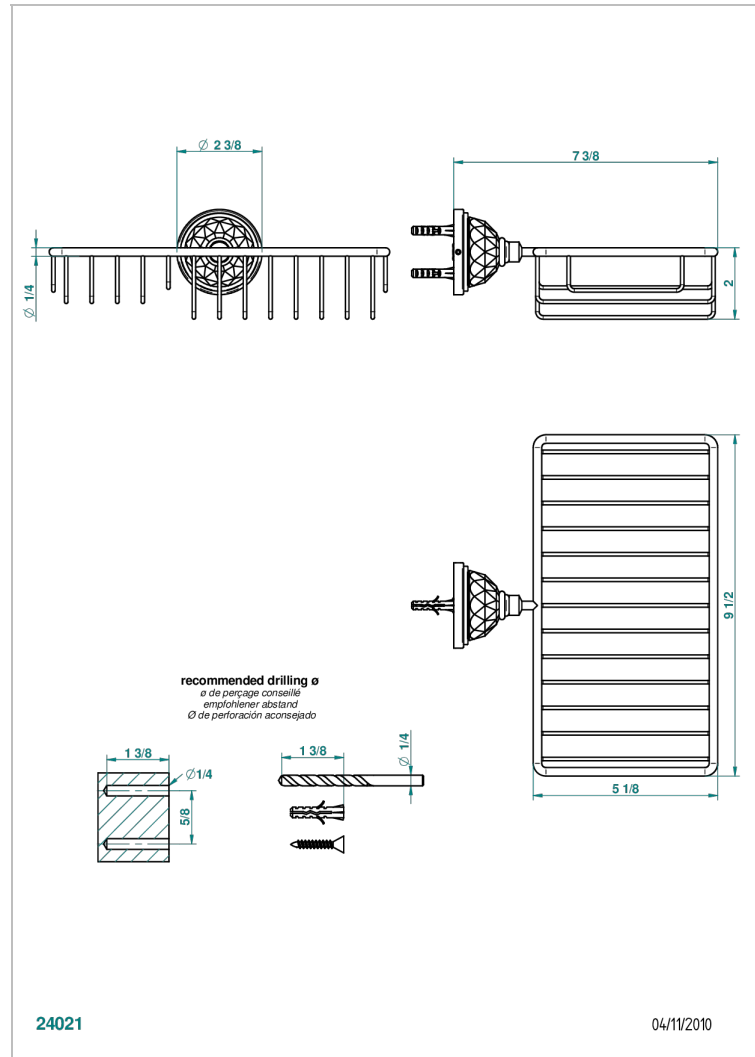

MANDARINE CRISTALLIA DIAMANT

U1K-2620

Soap and sponge holder, wall mounted

THG[®]
PARIS

CHARACTERISTIC

- Mandarine Cristallia Diamant
- Soap and sponge holder, wall mounted

AVAILABLE FINITIONS

Black nickel - D24
Blush PVD - H62
Brass color PVD - H49
Brown bronze color PVD - F33
Chrome polished - A02
Chrome polished / gold polished - G02