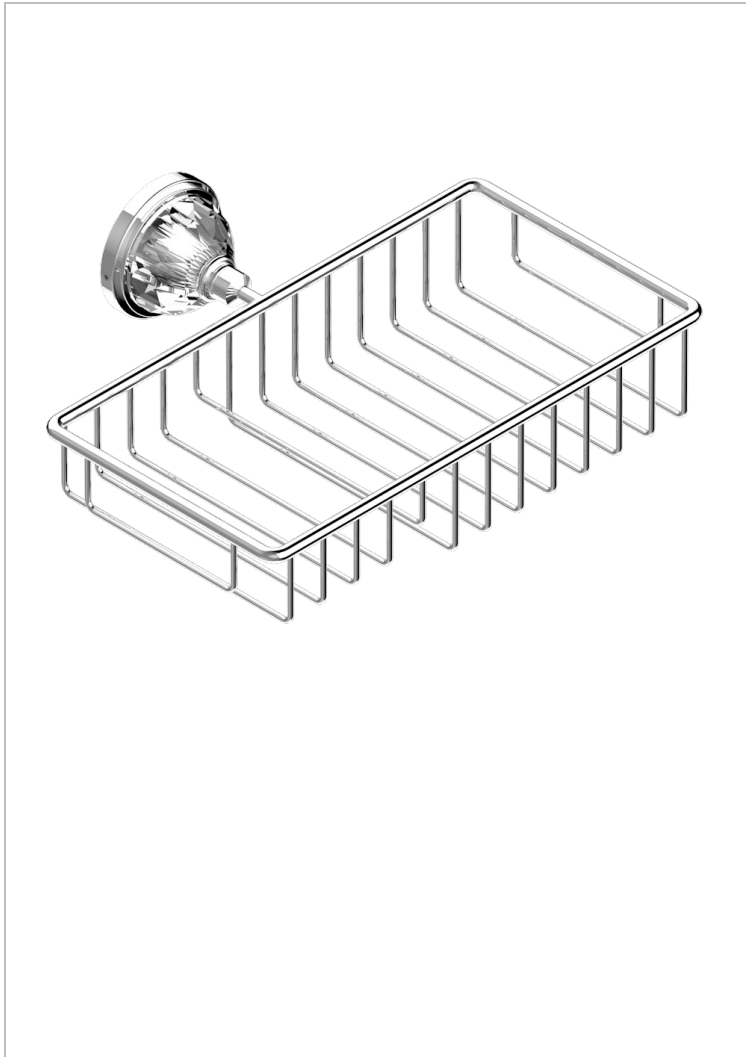

MANDARINE CRISTALLIA DIAMANT

U1K-2620

Soap and sponge holder, wall mounted

THG[®]
PARIS

CHARACTERISTIC

- Mandarine Cristallia Diamant
- Soap and sponge holder, wall mounted

AVAILABLE FINITIONS

Black nickel - D24
Blush PVD - H62
Brass color PVD - H49
Brown bronze color PVD - F33
Chrome polished - A02
Chrome polished / gold polished - G02