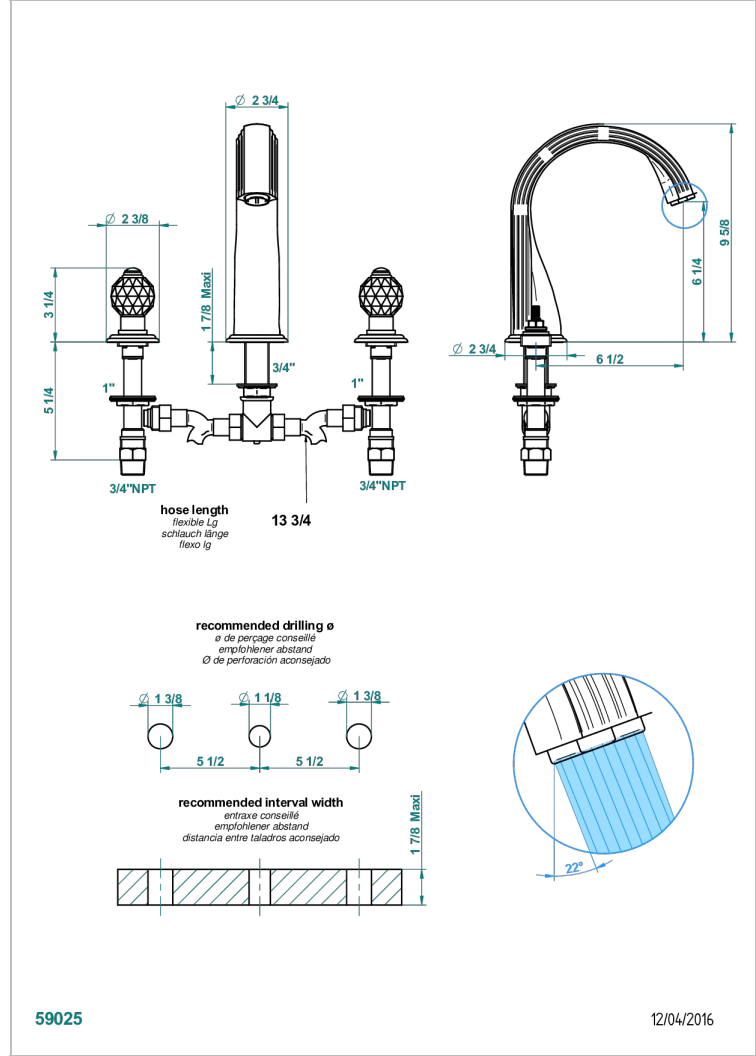

MANDARINE CRISTALLIA DIAMANT

U1K-25SGUS

Roman tub set with 3/4" valves

59025

12/04/2016

CHARACTERISTIC

- Mandarine Cristallia Diamant
- Roman tub set with 3/4" valves

AVAILABLE FINITIONS