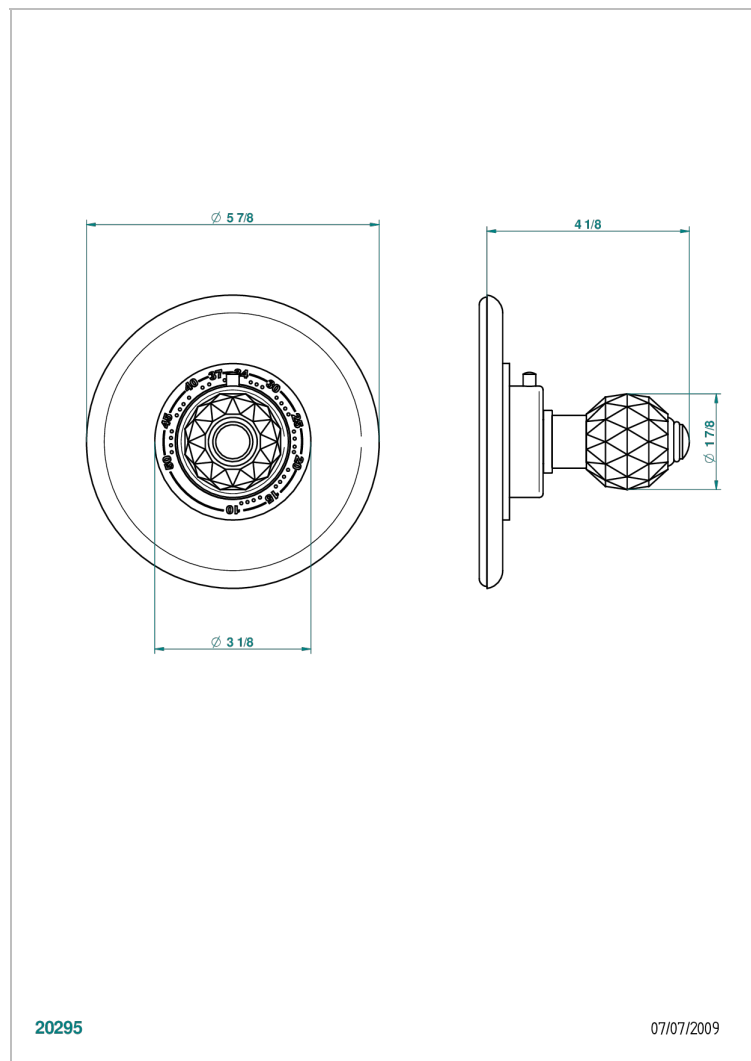

MANDARINE CRISTALLIA DIAMANT

U1K-15EN16EM

Trim plate and handle for eurotherm valve 8200/us & 8300/us

THG[®]
PARIS

20295

07/07/2009

CHARACTERISTIC

- Mandarin Cristallia Diamant
- Trim plate and handle for eurotherm valve 8200/us & 8300/us